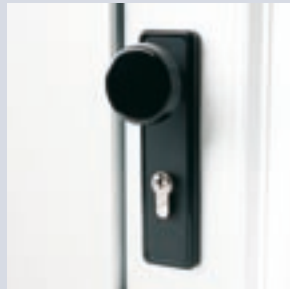

Steel

Traditional side-hinged doors

Garador's traditional side-hinged doors combine robust and reliable performance with simple personal access. For security these doors are fitted with a knob on the outside as standard which means you always require a key to open the door. For convenience the option of an outside lever handle is available.

Beaumont with windows

Cathedral

Carlton

Georgian

for your family, your friends and yourself

GARADOR

This traditional door set up offers convenience and added privacy over an Up & Over door where full width access is not generally required.

Side-hinged doors

Built onto its own steel frame these doors open out providing clear and unrestricted space within the garage.

High security lock with fixed knob ensuring security every time the door is closed. (Optional external lever handle is available).

Internal handle providing easy operation.

Steel hinges securely fixed to each frame and door leaf ensuring reliable function.

Centre style providing a seal between the leaves and prevents forced entry to the locking system.