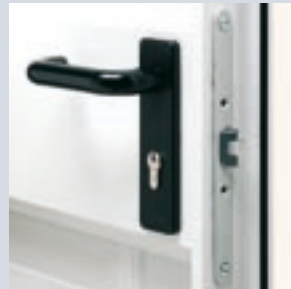

Steel

Traditional side-hinged doors

Garador's traditional side-hinged doors combine robust and reliable performance with simple personal access. For security these doors are fitted with a knob on the outside as standard which means you always require a key to open the door. For convenience the option of an outside lever handle is available.

Beaumont with windows

Cathedral

Carlton

Georgian

for your family, your friends and yourself

GARADOR

This traditional door set up offers convenience and added privacy over an Up & Over door where full width access is not generally required.

Side-hinged doors

Built onto its own steel frame these doors open out providing clear and unrestricted space within the garage.

High security lock with fixed knob ensuring security every time the door is closed. (Optional external lever handle is available).

Internal handle providing easy operation.

Steel hinges securely fixed to each frame and door leaf ensuring reliable function.

Centre style providing a seal between the leaves and prevents forced entry to the locking system.