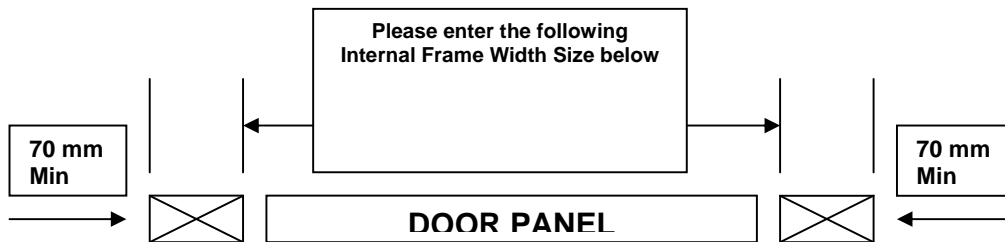

## 'D' Type- Purpose Made Doors

Please refer to Garador Brochure for door style Purpose made size availability

<p><b>Maximum Internal Frame Width = 4269 mm</b> <b>Minimum Internal Frame Width = 2745 mm</b></p> <p><b>Maximum Internal Frame Height = 2286 mm</b> <b>Minimum Internal Frame Height = 1931 mm</b></p>
---

### Plan View – Width

### Side View – Height