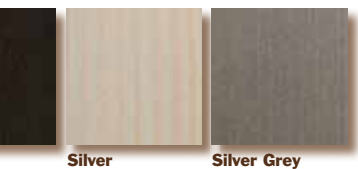

Light Oak

Antique Oak

Chestnut

Mahogany

Walnut

Ebony

The York Coach House range

Hand crafted in cedar mouldings, cedar tongue and groove boarding and cedar faced ply for timeless appeal in eight designs

The Shelley*

Contemporary
Brass effect
(3 pairs)

Classic
Black or
silver
(2 pairs)

Traditional
Black
(2 pairs)

All doors include:

Pair of door stays also available in black

Silver

Silver Grey

Latch lock with finger pull (silver effect front plate also available)

Monkey tail top bolt also available in silver

Foot activated bottom bolt also available in silver