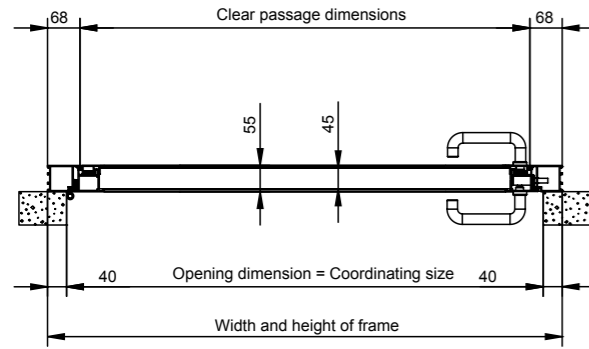

Novoferm E® side doors

Installation dimensions for side doors

Block frame (opens inwards or outwards)

Horizontal section/ Installation behind the opening