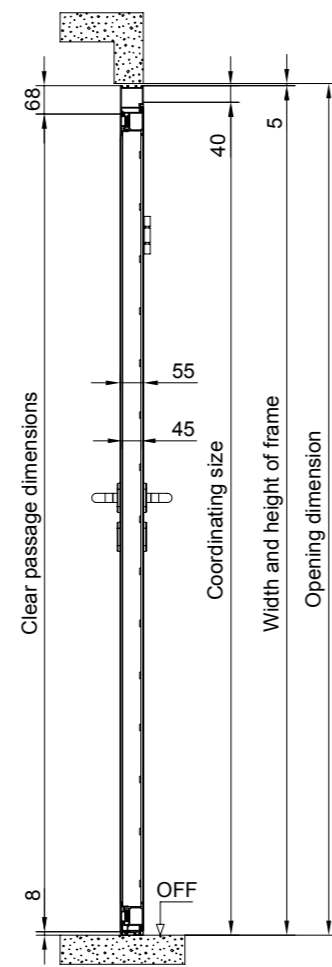

All dimensions in mm.

Side door design matched to iso 45