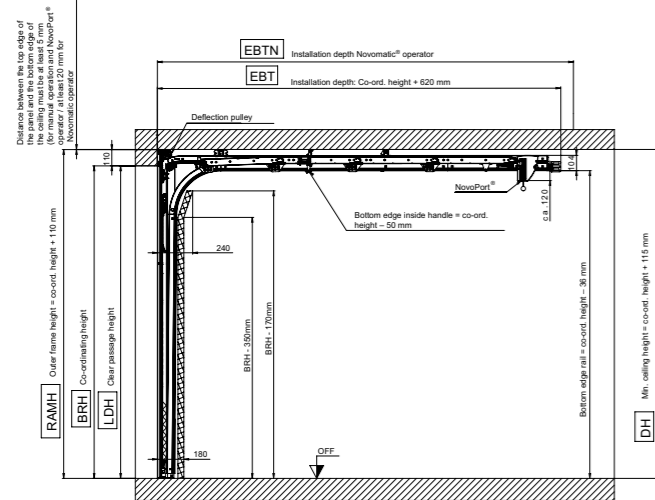

Installation dimensions for iso 20 sectional doors

Vertical section through garage door