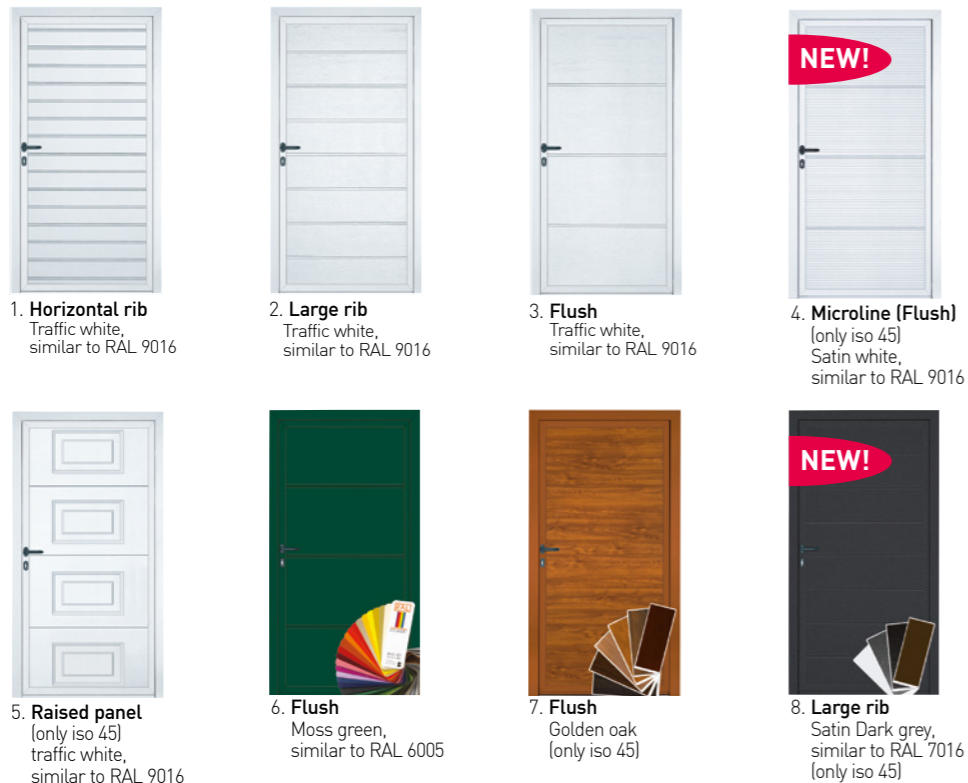

Patterns for 1-leaf side doors, garage door type iso 20/ iso 45

Precise processing - reliable operation

All door leaf frames are made of aluminium and guarantee maximum weather resistance, while robust hinges provide long-term, dimensionally accurate opening and closing.