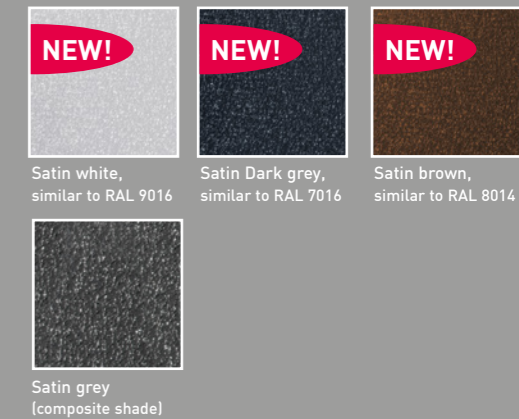

Microline (Flush)*

The popular and expressive industrial door profiled finish is now also available for private homes.