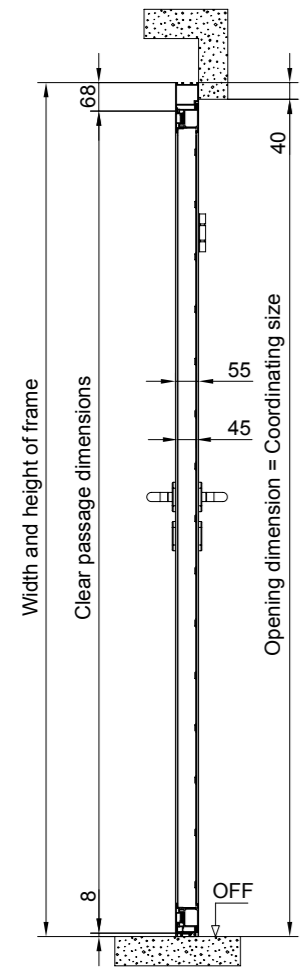

Vertical section/ Installation behind the opening