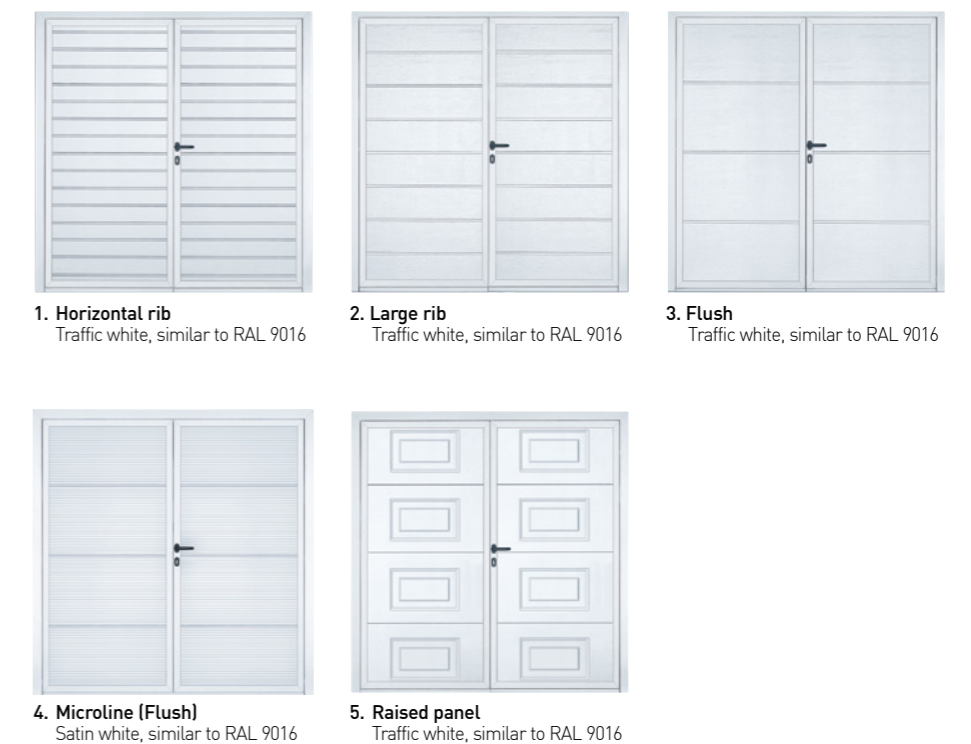

Patterns for 2-leaf side doors, garage door type iso 45

Novoferm side doors are available in a wide range of door patterns, surfaces and colours. They are supplied as standard with a black rounded handle set and security lock. Note: With film-covered colour shades and structural surfaces, the aluminium profiles of the side doors are produced in a suitably toning shade.

Note: With film-covered colour shades and structural surfaces, the aluminium profiles of the 2-leaf side doors are produced in a suitably toning shade.