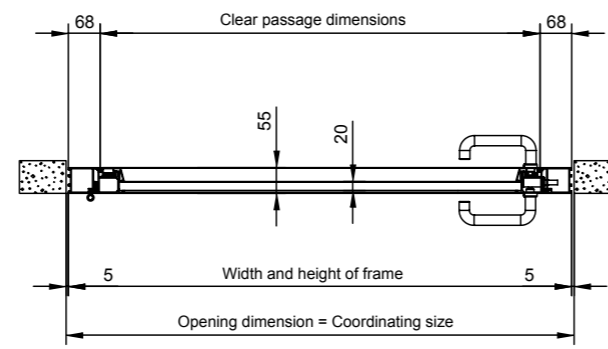

Horizontal section/ Installation in the opening