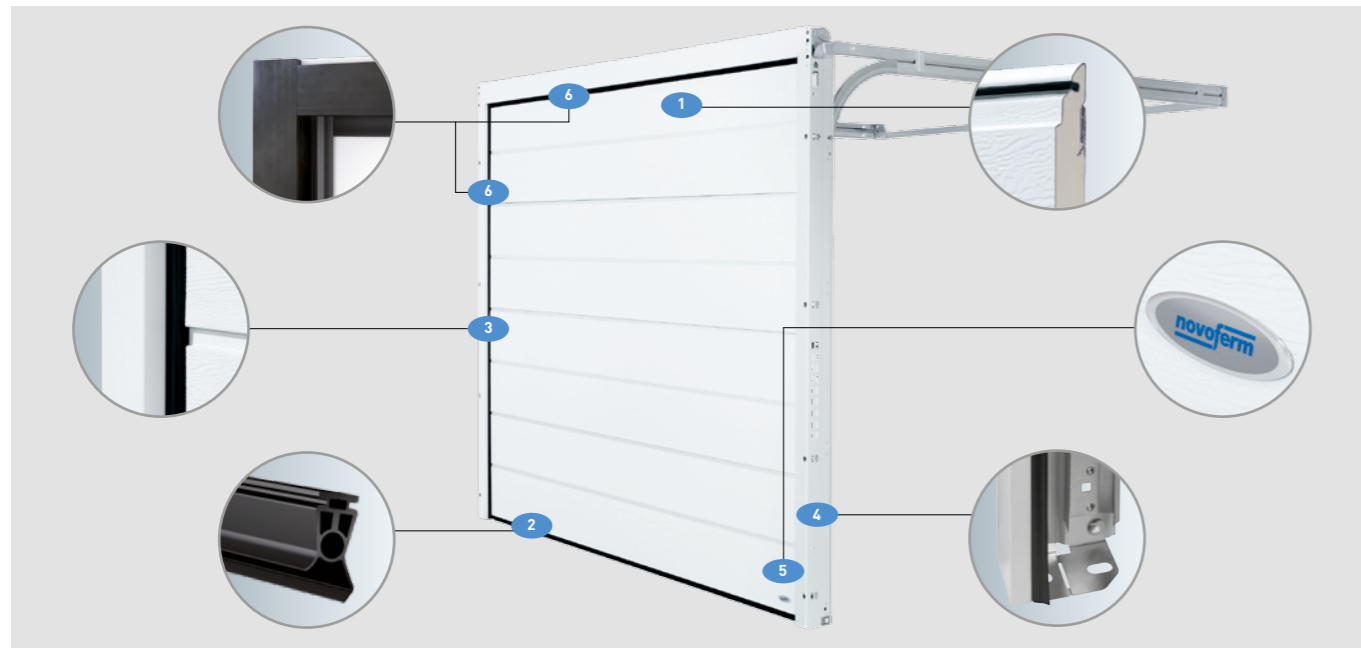

Quality

1. **1 Double-skinned and insulated**
   Our steel sections are exclusively manufactured in a double-skinned sandwich construction and filled with an insulating rigid PUR foam core. This ensures improved soundproofing and heat insulation, and quieter door operation compared with single-skinned garage doors. The flexible lip seals between the sections fit softly even at low temperatures. They prevent any heat losses and keep the dust out.
2. **2 Frost-proof floor seal**
   A rubber profile on the bottom edge of the garage door guarantees optimum protection from water and dirt, evens out slight floor unevenness and prevents damage and injuries. The floor seal is made of high-quality EPDM (ethylene propylene diene monomer), which is known for its high elasticity, weather resistance and durability.
3. **3 Lip seals on the frame**
   Extra wide lip seals on the side frame provide even better heat insulation and protection against dirt.
4. **4 Adaptable frame base**
   Novoferm sectional garage doors are fitted with a weatherproof frame base made of hot-dip galvanized steel. So water and accumulated moisture can drain off freely and the frame will not start to rust, even after long periods. The stepped design is ideal for renovation projects that involve the installation of a sectional garage door to replace an up-and-over door with floor track.
5. **5 The Novoferm quality seal**
   Since quality is definitely not something to be hidden, all Novoferm sectional garage doors bear the Novoferm seal of quality, which guarantees the use of the best materials and a top-class finish!
6. **6 Thermo frame set**
   The new optional sealing and insulating strip system further improves the already excellent performance of the double-skinned Novoferm E® sectional garage doors. The 3-sided thermal optimization of the frame offers up to 15%* better heat insulation when mounted behind the opening. A plug and clip profile ensures quick and easy installation; the frame can be used on all Novoferm E® sectional doors. The Thermo frame set actively supports the optimization of building performance.

* Depending on the door motif and size