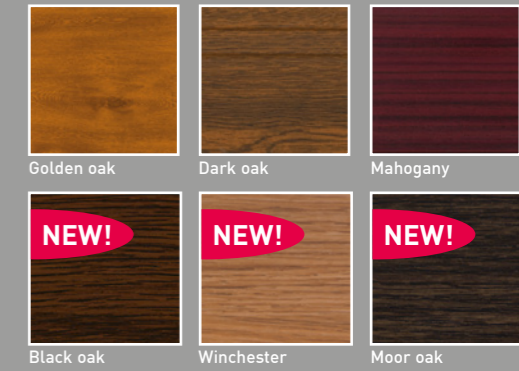

Wood effects (smooth)

The weather-resistant foil coating with authentic rustic wood effects.

Satin (structural surfaces)

Extremely weather-resistant and dent reversible top coating, only for iso 45 garage doors.