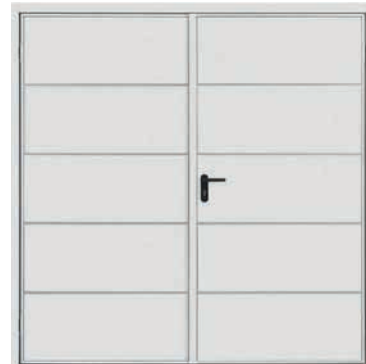

Modern appearance, classic steel design

Our steel side-hinged garage doors have a classic appearance that blends in with most homes. Choose from a range of traditional Georgian designs and more modern swage or wide profiled models.

Ascot

Ascot and Windsor door designs are not available in 70/30 door split.