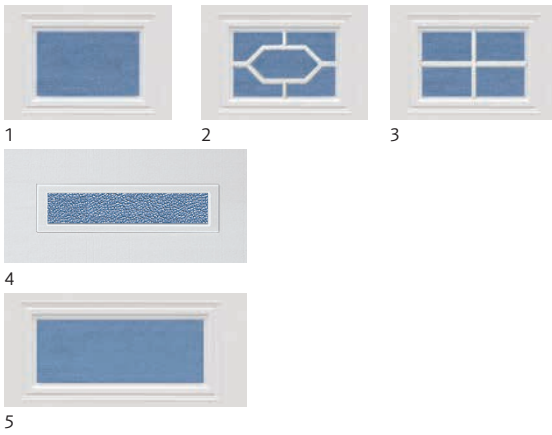

Window options

Window options for Linear Medium and Linear Large designs

- 1 Standard
- 2 Diamond
- 3 Cross

Window option for all Linear designs

- 4 Linear 1

Window options for Medium and Large Linear designs

- 5 Linear 2

Window frames and rails made of synthetic material, white as standard, colour-match to the door is optional. Window frames for timber-effect doors are colour-matched as standard.