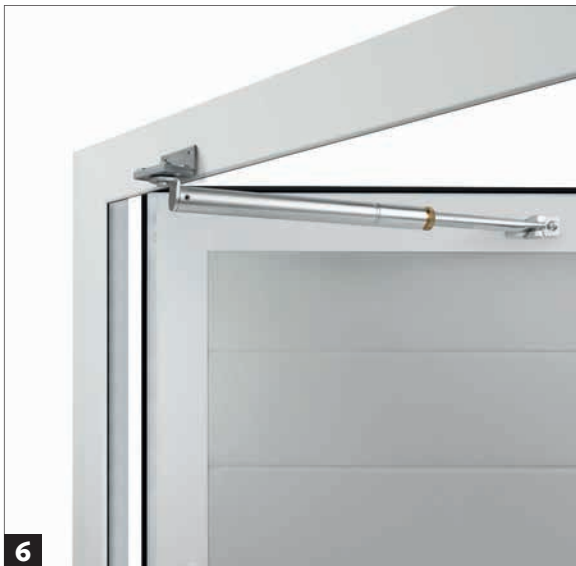

Door stay and dampener

Precision door stay and dampeners prevent the door from uncontrolled closing or opening, especially in windy conditions.