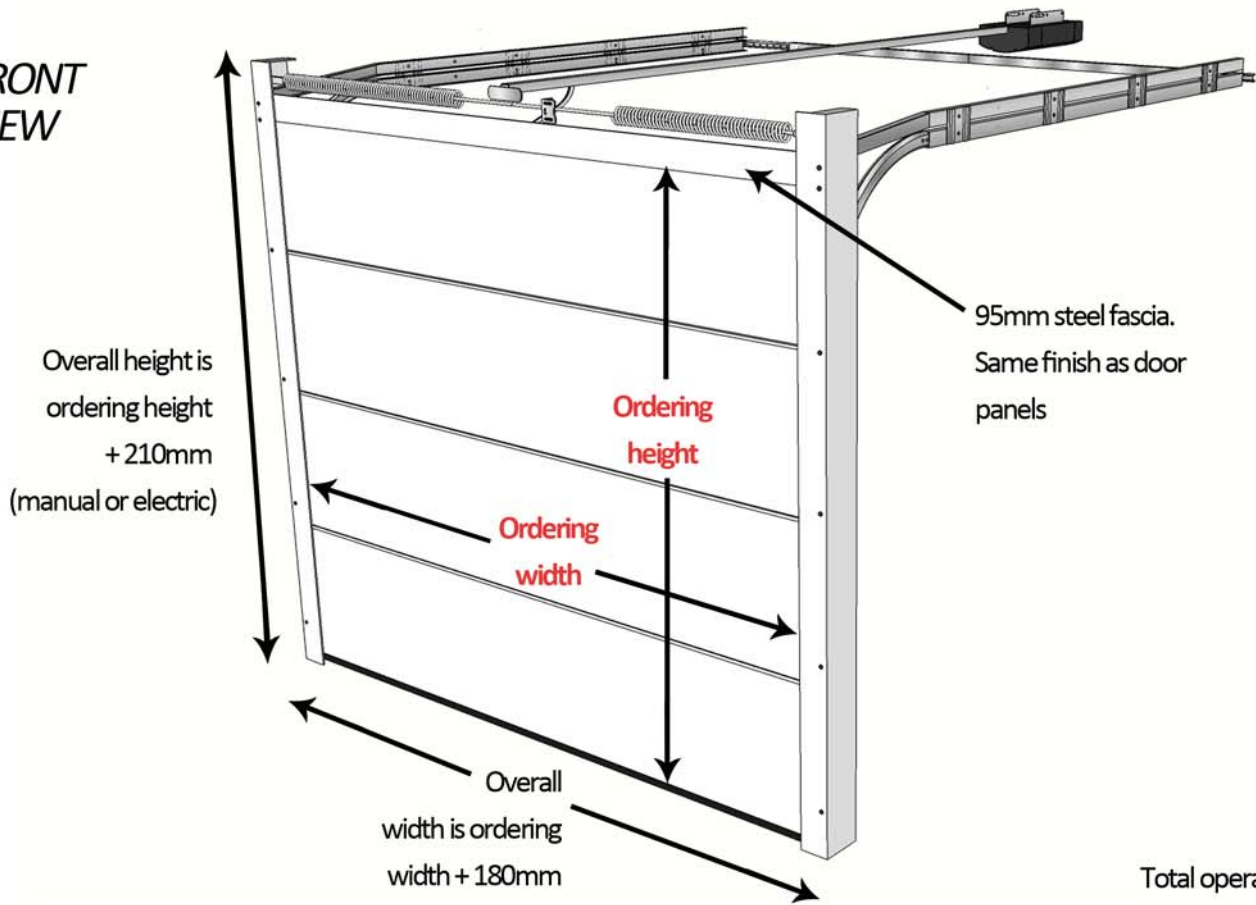

Hormann Sectional Garage Door

Z Track dimensions

FRONT VIEW

REAR VIEW

Total operator length: -

K boom = 3200mm

M boom = 3450mm

L boom = 4125mm

Hormann Sectional Garage Door

N Track dimensions

FRONT VIEW

Total operator length: -

K boom = 3200mm

M boom = 3450mm

L boom = 4125mm

REAR VIEW

Hormann Sectional Garage Door

L Track dimensions

FRONT VIEW

REAR VIEW