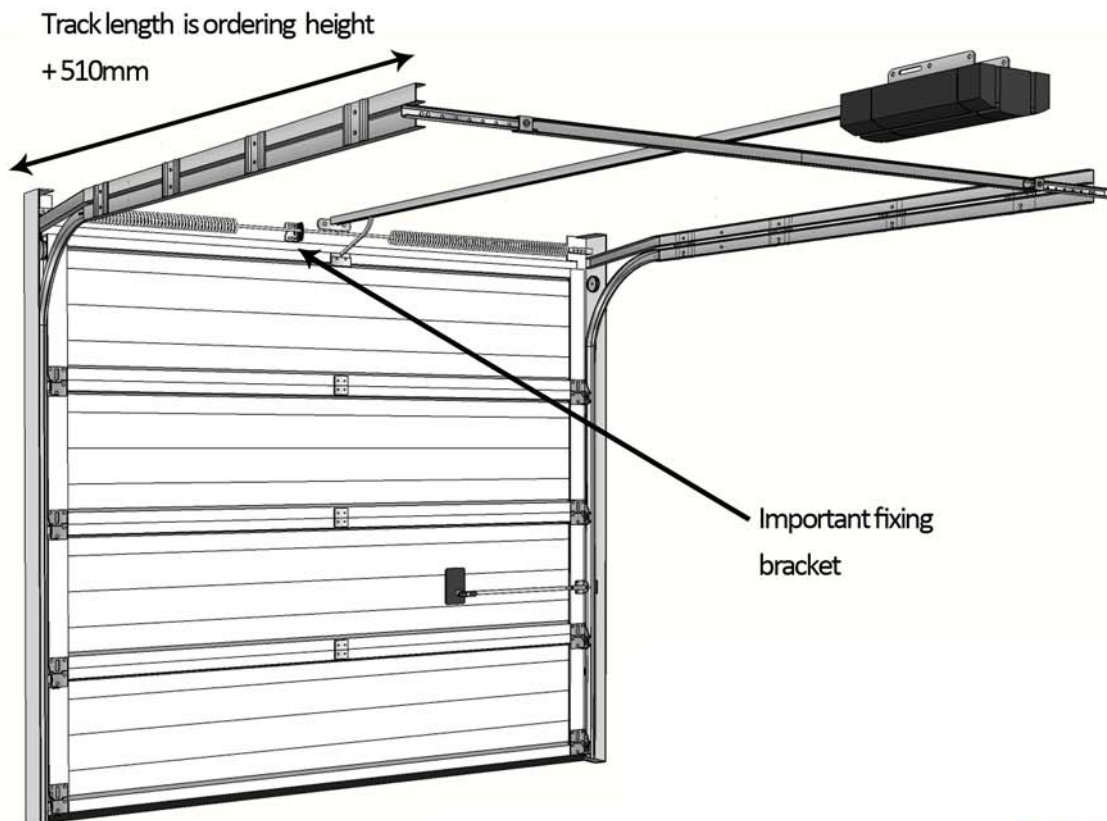

Hormann Sectional Garage Door

Z Track dimensions

FRONT VIEW

REAR VIEW

Total operator length: -

K boom = 3200mm

M boom = 3450mm

L boom = 4125mm

Hormann Sectional Garage Door

N Track dimensions

FRONT VIEW

Total operator length: -

K boom = 3200mm

M boom = 3450mm

L boom = 4125mm

REAR VIEW

Hormann Sectional Garage Door

L Track dimensions

FRONT VIEW

REAR VIEW