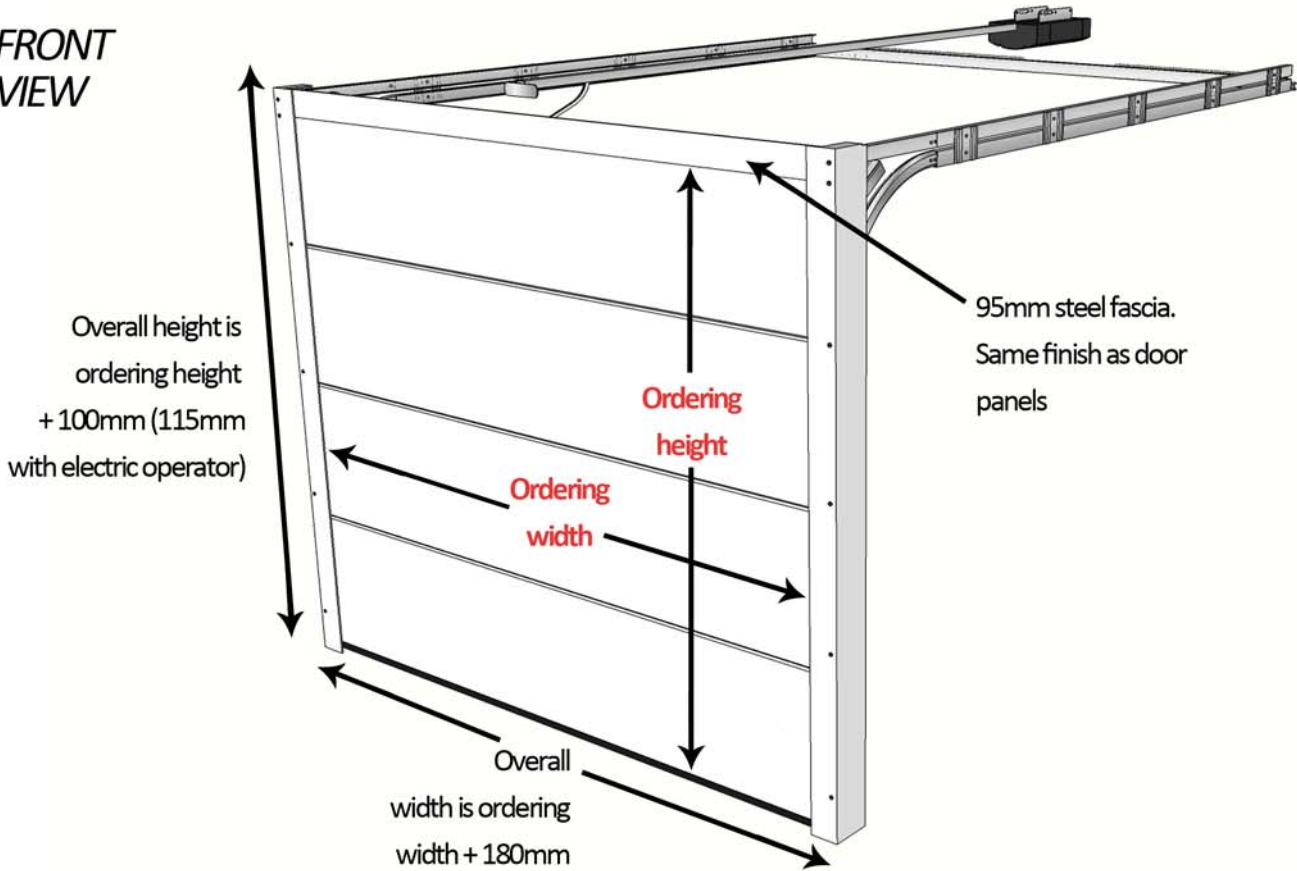

Hormann Sectional Garage Door

Z Track dimensions

FRONT VIEW

REAR VIEW

Total operator length: -

K boom = 3200mm

M boom = 3450mm

L boom = 4125mm

Hormann Sectional Garage Door

N Track dimensions

FRONT VIEW

Total operator length: -

K boom = 3200mm

M boom = 3450mm

L boom = 4125mm

REAR VIEW

Hormann Sectional Garage Door

L Track dimensions

FRONT VIEW

REAR VIEW