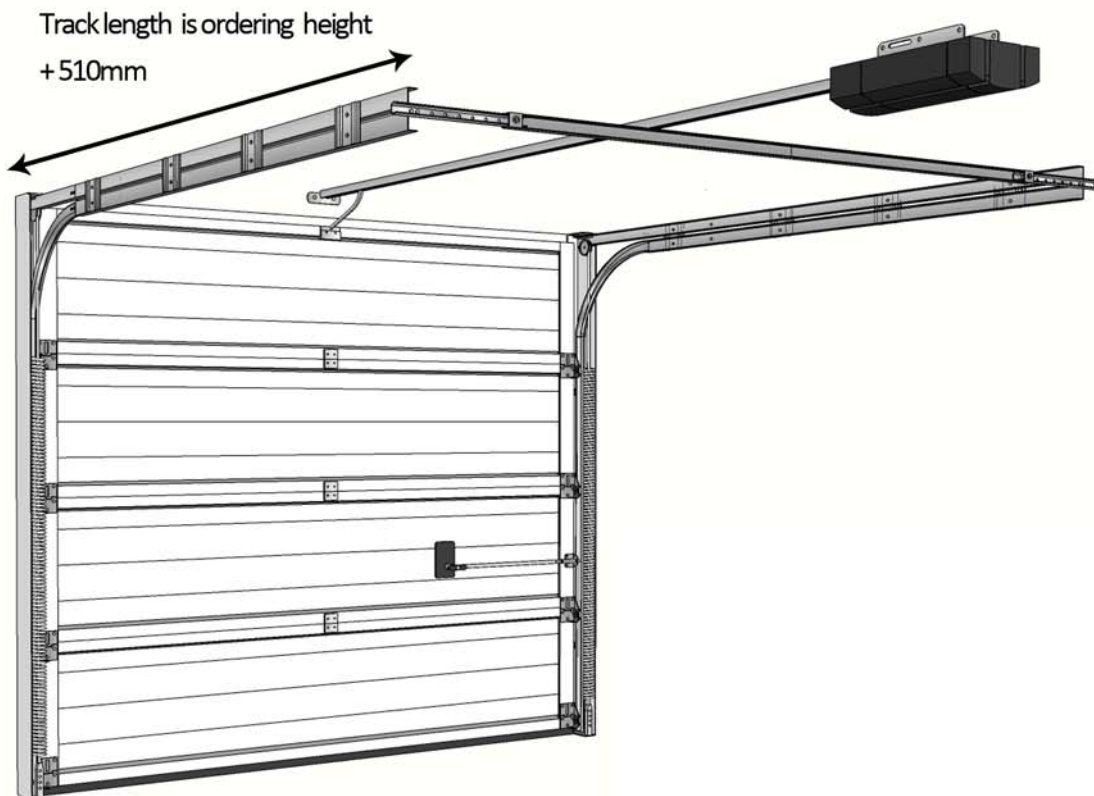

Hormann Sectional Garage Door

Z Track dimensions

FRONT VIEW

REAR VIEW

Total operator length: -

K boom = 3200mm

M boom = 3450mm

L boom = 4125mm

Hormann Sectional Garage Door

N Track dimensions

FRONT VIEW

Total operator length: -

K boom = 3200mm

M boom = 3450mm

L boom = 4125mm

REAR VIEW

Hormann Sectional Garage Door

L Track dimensions

FRONT VIEW

REAR VIEW