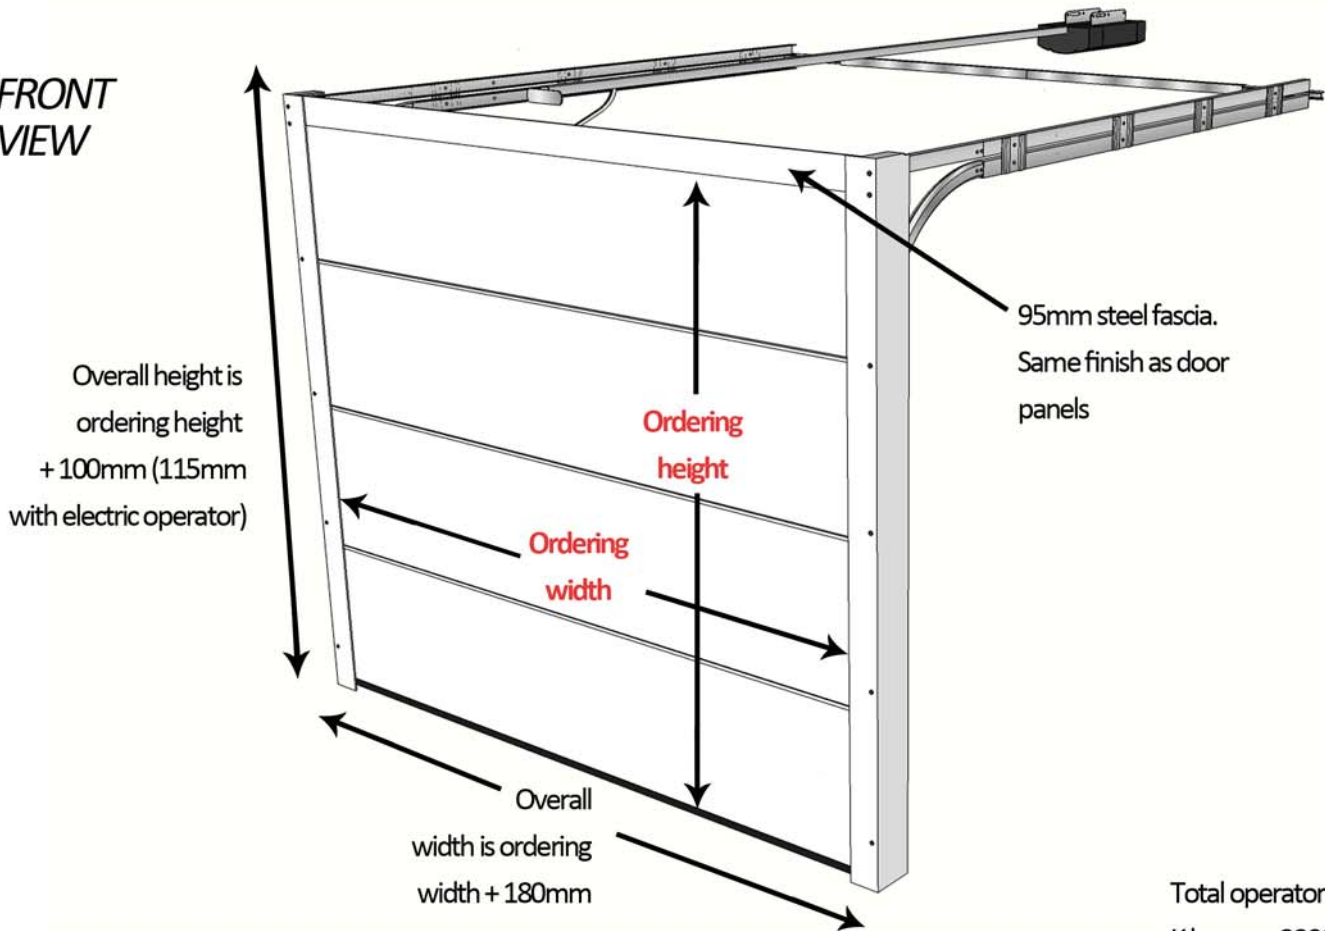

Hormann Sectional Garage Door

Z Track dimensions

FRONT VIEW

REAR VIEW

Total operator length: -

K boom = 3200mm

M boom = 3450mm

L boom = 4125mm

Hormann Sectional Garage Door

N Track dimensions

FRONT VIEW

Total operator length: -

K boom = 3200mm

M boom = 3450mm

L boom = 4125mm

REAR VIEW

Hormann Sectional Garage Door

L Track dimensions

FRONT VIEW

REAR VIEW