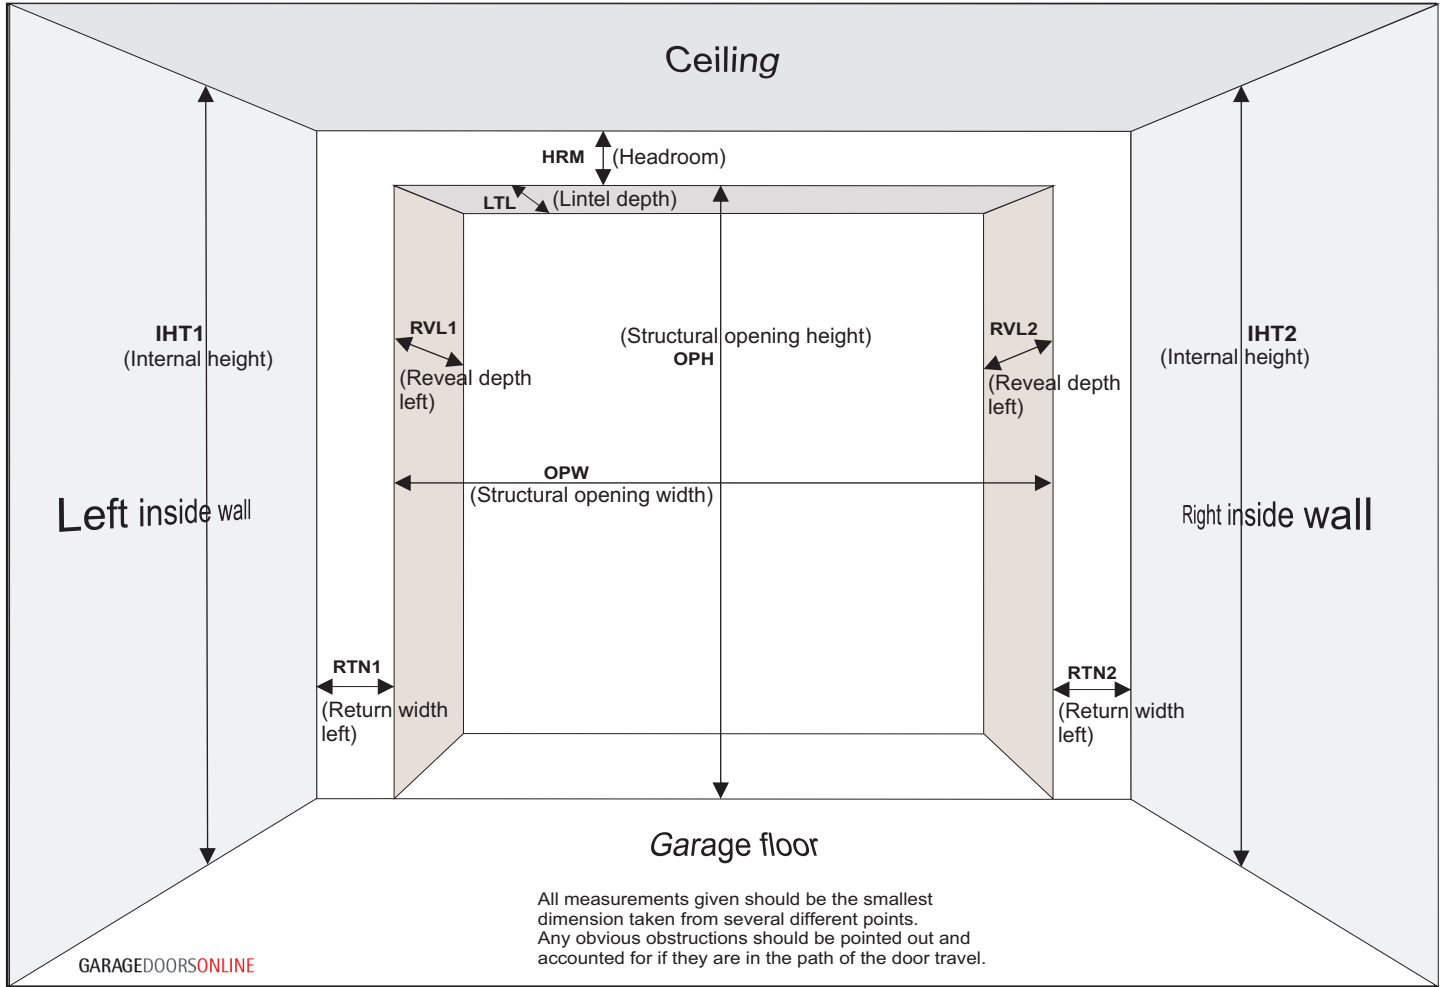

Name:	Date
Address:	Home Tel:
Postcode:	Mob Tel:
Email:	

Aperture dimensions

OPW =

OPH =

Return/reveal details

RVL1 =

RVL2 =

RTN1 =

RTN2 =

Inside details

HRM =

LTL =

IHT1 =

IHT2 =

All dimensions in millimetres

GARAGEDOORSONLINE
www.garagedoorsonline.co.uk