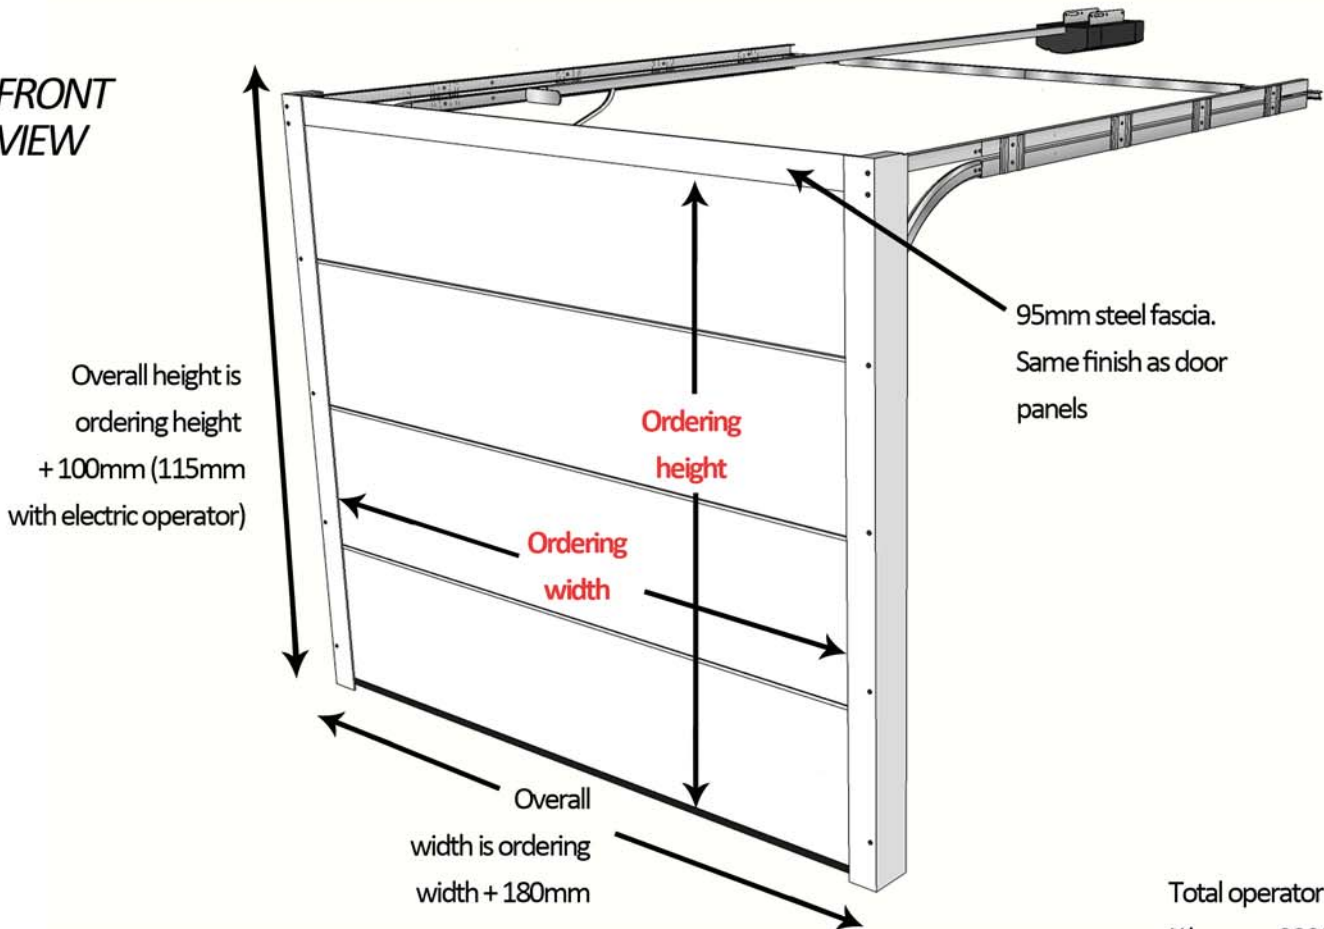

Hormann Sectional Garage Door

Z Track dimensions

FRONT VIEW

REAR VIEW