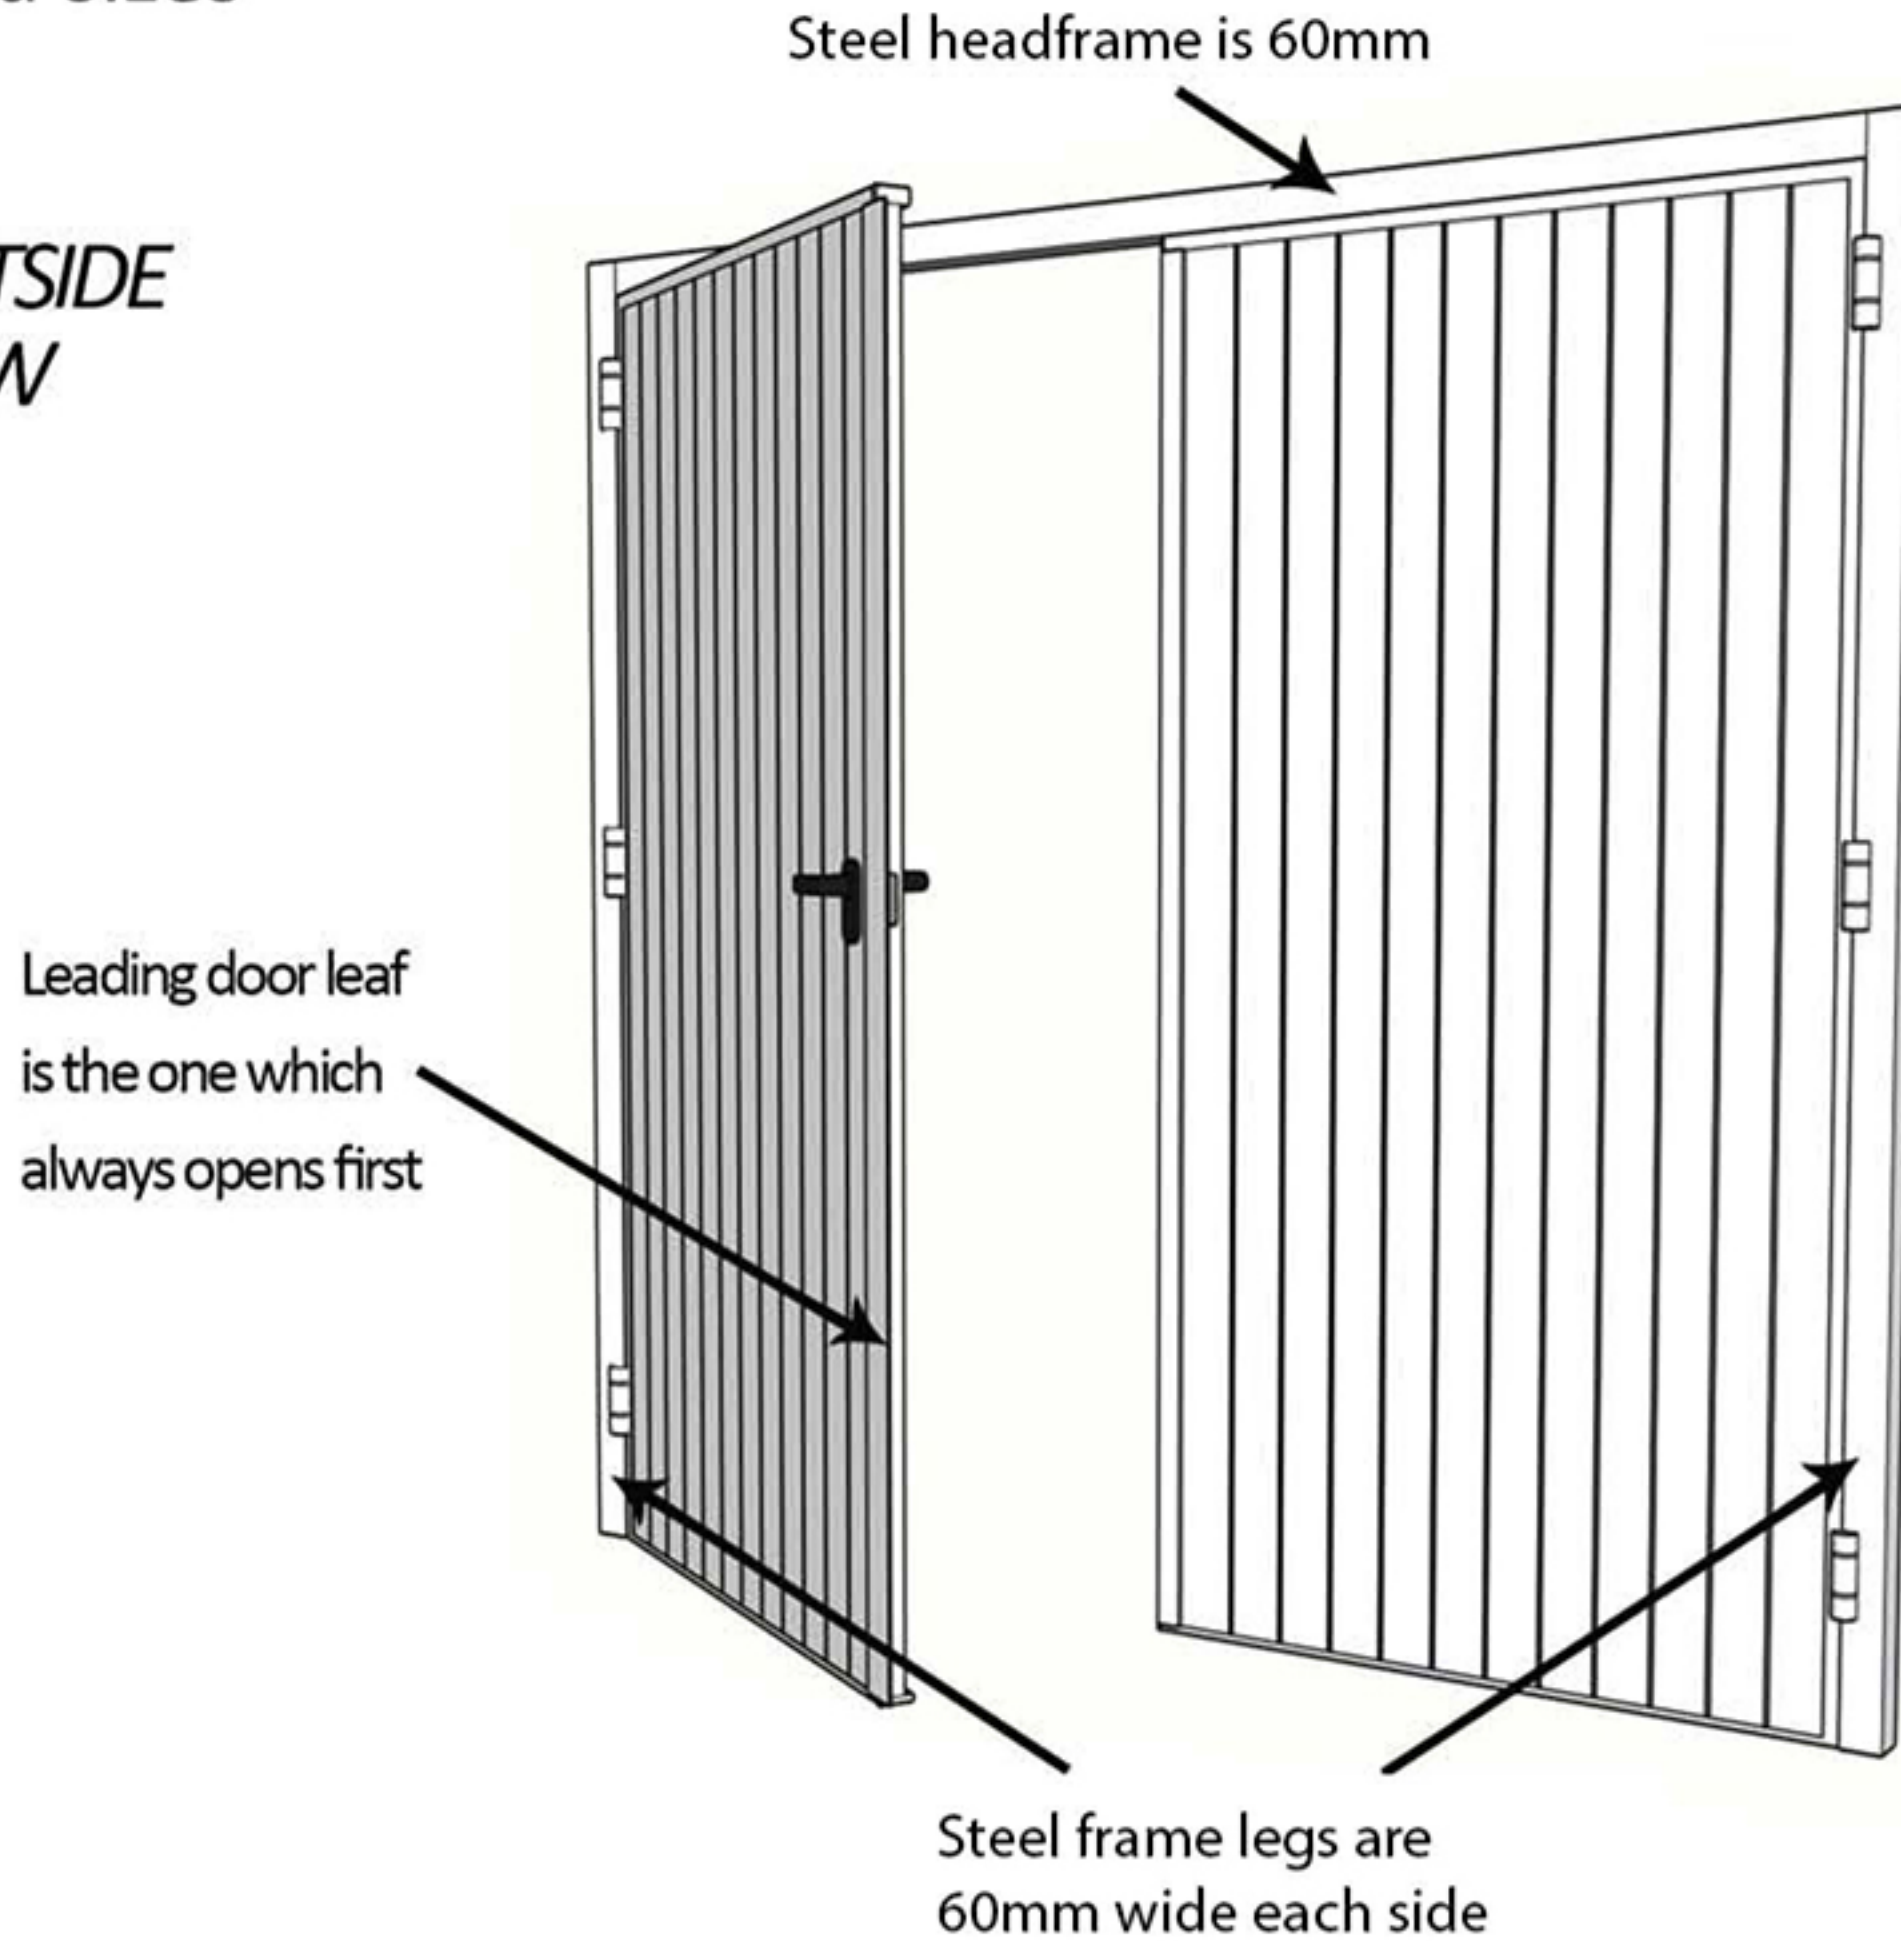

GDO GRP Composite Side Hinged Garage Door

Purpose Made Sizes

*OUTSIDE
VIEW*

*INSIDE
VIEW*

GDO Composite Side Hinged Garage Door

Standard sizes

*OUTSIDE
VIEW*

*INSIDE
VIEW*