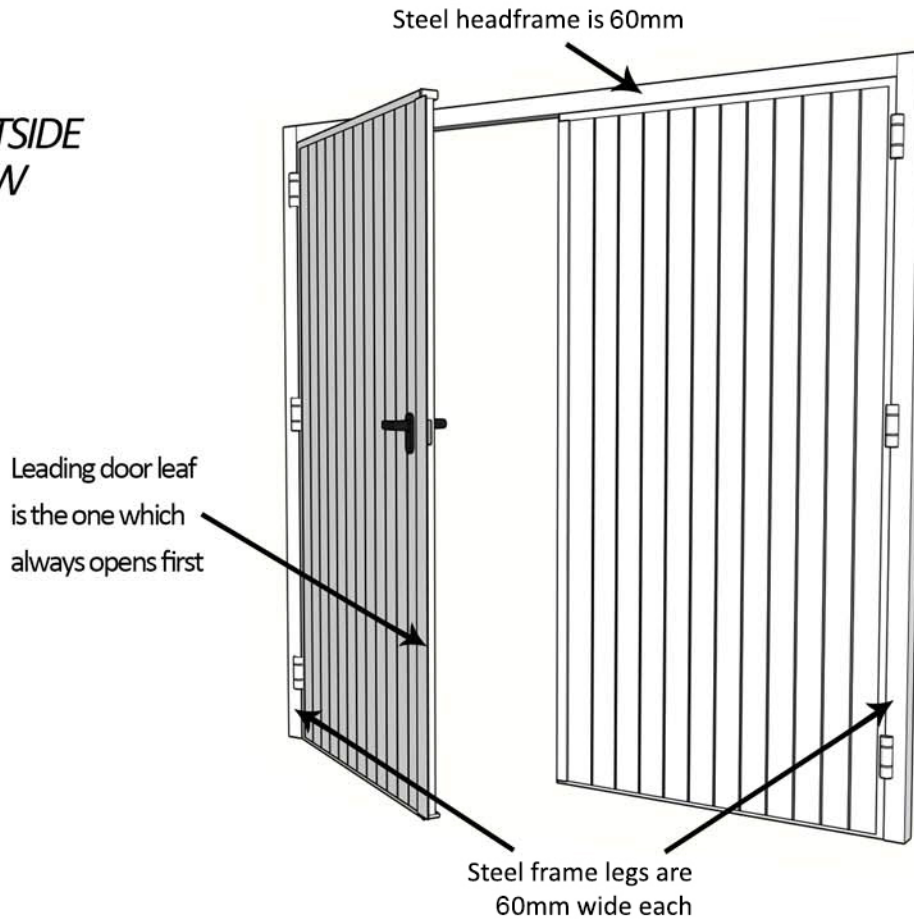

GDO GRP Composite Side Hinged Garage Door

Purpose Made Sizes

*OUTSIDE
VIEW*

*INSIDE
VIEW*

GDO Composite Side Hinged Garage Door

Standard sizes

*OUTSIDE
VIEW*

*INSIDE
VIEW*