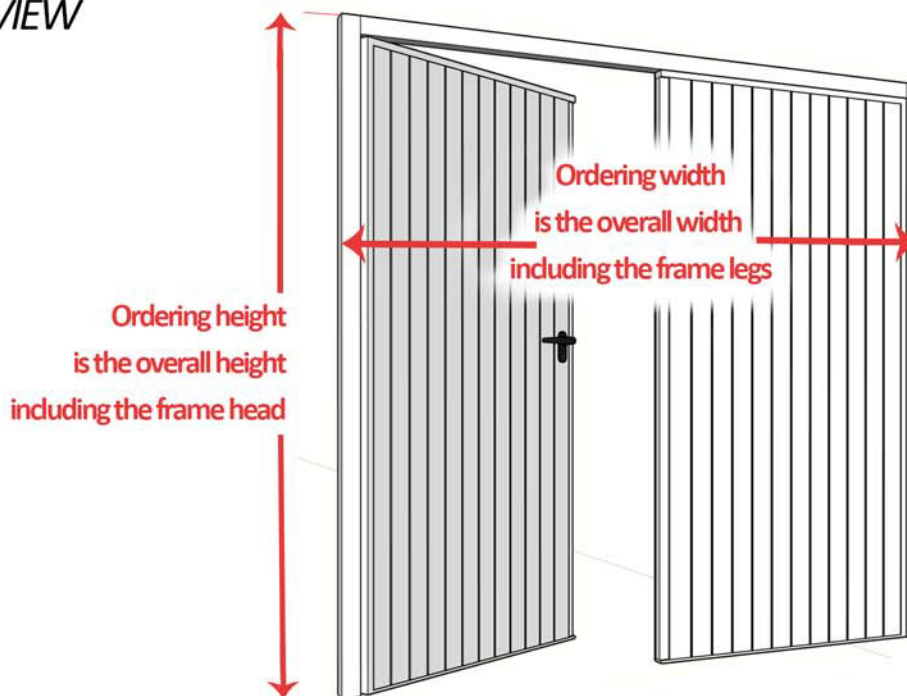

GDO GRP Composite Side Hinged Garage Door

Purpose Made Sizes

*OUTSIDE
VIEW*

*INSIDE
VIEW*

GDO Composite Side Hinged Garage Door

Standard sizes

*OUTSIDE
VIEW*

*INSIDE
VIEW*