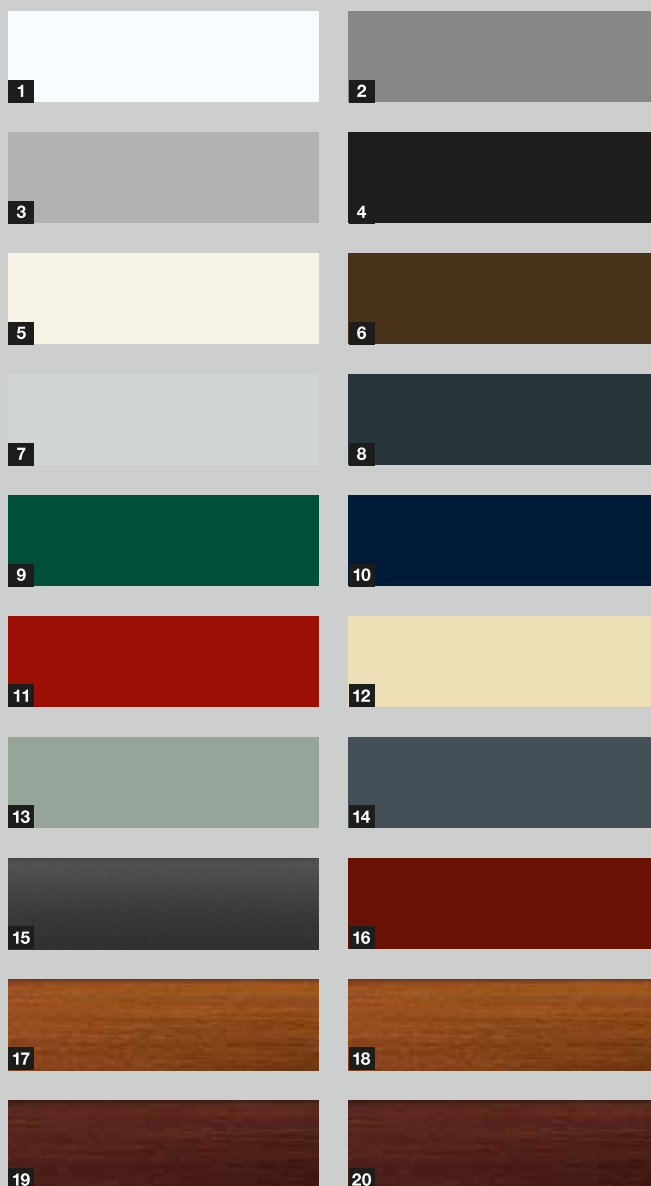

### Decopaint surface finish **C**

The Decopaint decors are an inexpensive alternative to the Decograin surface finishes. The interior and exterior of the profiles are painted to look like timber.

### 16 colours and 4 decors in timber look

<b>1</b>	RAL 9016	Traffic white	<b>2</b>	RAL 9007	Grey aluminium
<b>3</b>	RAL 9006	White aluminium	<b>4</b>	RAL 9005	Jet black
<b>5</b>	RAL 9001	Cream	<b>6</b>	RAL 8028	Terra brown
<b>7</b>	RAL 7035	Light grey	<b>8</b>	RAL 7016	Anthracite grey
<b>9</b>	RAL 6005	Moss green	<b>10</b>	RAL 5011	Steel blue
<b>11</b>	RAL 3003	Ruby red	<b>12</b>	RAL 1015	Light ivory
<b>13</b>	Chartwell Green		<b>14</b>	RAL 7015	Slate grey
<b>15</b>	Noir 2100 Sablé		<b>16</b>	RAL 3004	Purple red
<b>17</b>	Decograin Golden Oak		<b>18</b>	Decopaint Golden Oak	
<b>19</b>	Decograin Rosewood		<b>20</b>	Decopaint Rosewood	