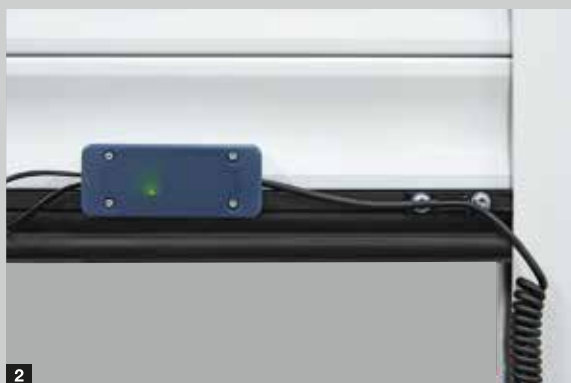

Space saving tubular operator **1**

The high-performance tubular operator is equipped with mechanically adjustable end-of-travel positions. Optionally the operator is available with electronic travel limit safety cut-out. The RollMatic T is supplied with stylish control, over which the operator can be controlled from the inside. The integrated LED lighting provides excellent illumination inside the garage.

Closing edge safety device as standard **2**

An optosensor in the bottom seal monitors the closing edge according to DIN EN 13241 and it reliably stops the door when there is an unexpected obstacle. Optionally a wireless closing edge safety device is available without spiral cable **3**.

Radio control as standard

Conveniently control your door with the two standard hand transmitters and their tried and tested radio system. Optionally the particularly secure BiSecur radio system with the two hand transmitters HSE 4 BS is available.