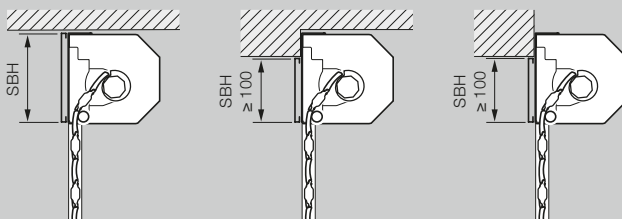

Additional fascia panel

Internal roller garage door
Fitting behind the opening,
view of fitting side

Internal roller garage door
Fitting in the opening,
view of interior fitting side

External roller garage door
Fitting in front of the opening,
view of fitting side