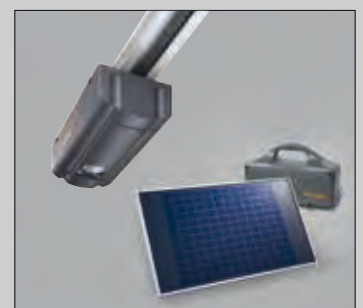

As standard with two 4-button hand transmitters HSE 4 BS, textured surface black with plastic caps

Garage door operators	ProMatic 4 ■ NEW	ProMatic 2 Akku
Bluetooth receiver	Optional (HET-BLE)	
HCP bus connection	Integrated	
Cycles per day / hour	25 / 10	5 / 2
Pull and push force	600 N	350 N
Peak force	750 N	400 N
Max. opening speed	20 cm/s	13 cm/s
Lighting	10 LEDs	1 LED light
Max. door width	5000 mm	3000 mm
Max. door surface	11.25 m ²	8 m ²

ProMatic 2 Akku for garages without a power connection

ProMatic 2 Akku with solar module

ACCESSORIES

Mobile and stationary

With Hörmann, everything fits together. Using the same hand transmitter, you can operate your garage door as well as an entrance gate equipped with a fully compatible Hörmann operator or other devices with Hörmann receivers. With the BiSecur app, you can conveniently control your Hörmann garage door or entrance gate operators, Hörmann entrance door* and other devices using your smartphone or tablet. You can also display the door position for your garage door or entrance gate, as well as the locking state of your entrance door* while on the go.