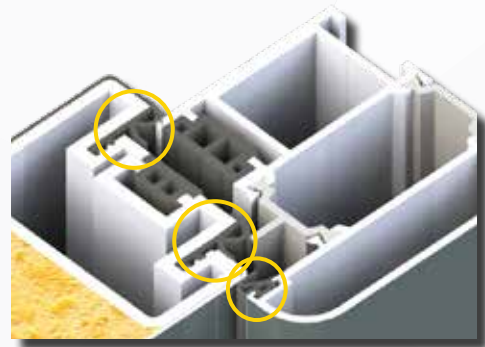

Sound reduction
EN 717-1:2013

-30 Db

*for 1000x2200 mm size plane leaf doors

✓ **Triple safety glazing**

Triple glazing on door leaves and side elements. Safety glass P4A outside and inside.

Features

- 1 Polyurethane foam
- 2 Cold rolled steel
- 3 Hot dip galvanisation
- 4 Chemical treatment
- 5 Powder coated

✓ Door Seals

Three contour sealing ensures perfect insulation.

Door has three seal contours: one on the frame and two on the leaf.

✓ Door Hinges

Robust Schuring hinges are made to serve.

High quality alloy and powder coating, patented ball-bearing system will guarantee durability and performance.