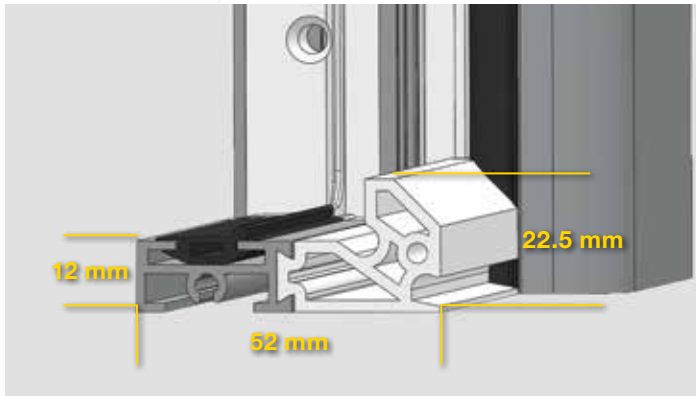

✓ Door Seals

Three contour sealing ensures perfect insulation.

Door has three seal contours: one on the frame and two on the leaf.

✓ Door Hinges

Robust Schuring hinges are made to serve.

High quality alloy and powder coating, patented ball-bearing system will guarantee durability and performance.

✓ Dimensions

Threshold height is 12 mm on the inside and 22.5 mm on the outside.

✓ Add-on profiles

Add on bottom profiles. 15 mm and 30 mm height. Can be combined in series..
15mm+30mm+30mm.....

✓ Key cylinders (safety classes A,B,C)