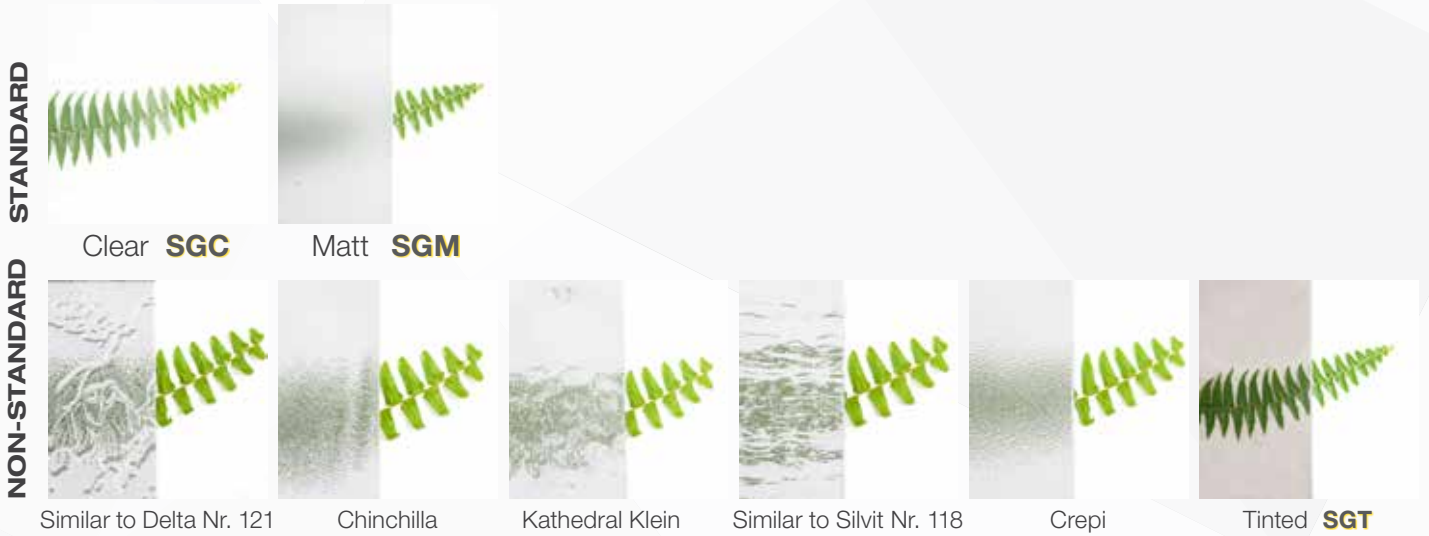

Old Oak

Structure painting available upon request

Golden Oak

Old Oak

Ryterna RAL colour palette

Side and top elements

✓ Side and top elements

✓ Glazing options