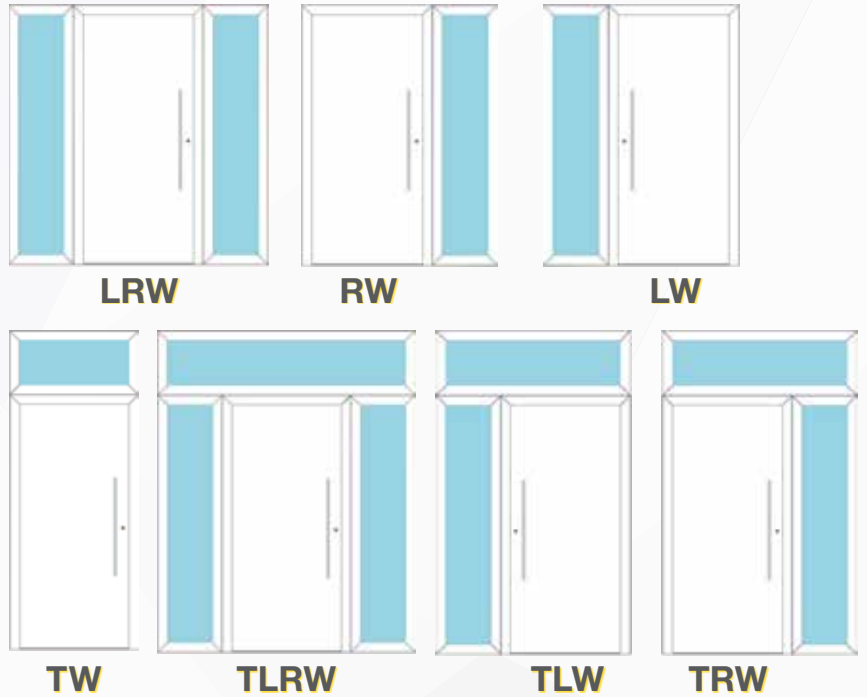

Old Oak

Structure painting available upon request

Golden Oak

Old Oak

Ryterna RAL colour palette

Side and top elements

✓ Side and top elements

✓ Glazing options