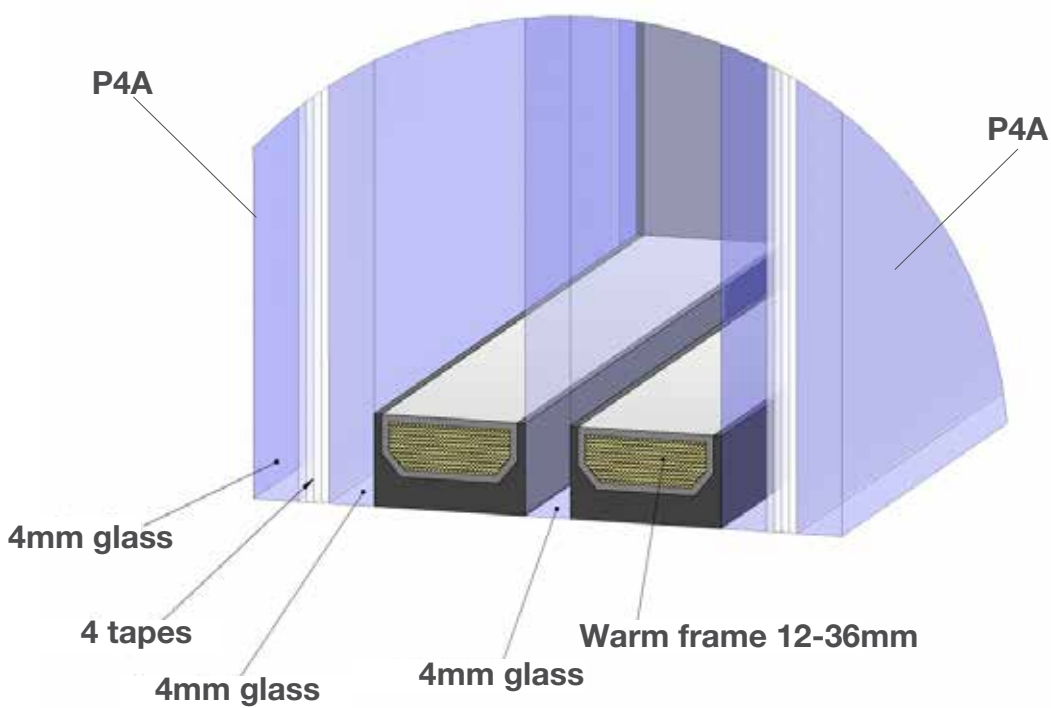

Sound reduction
EN 717-1:2013

-30 Db

*for 1000x2200 mm size plane leaf doors

✓ **Triple safety glazing**

Triple glazing on door leaves and side elements. Safety glass P4A outside and inside.

Features

- 1 Polyurethane foam
- 2 Cold rolled steel
- 3 Hot dip galvanisation
- 4 Chemical treatment
- 5 Powder coated