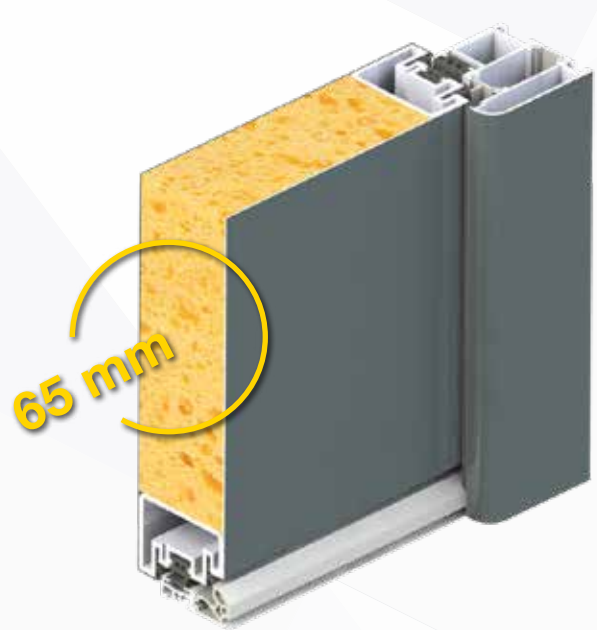

Features

RD65 frame is made of composite aluminium profiles with 24 mm thick thermal break. Leaf is 65 mm thick with double steel skin filled with freon free PU foam.

All windows and sidelights are triple glazed with safety glass. You can choose clear, obscure, opaque or tinted glazing options. Custom glazing available on request.