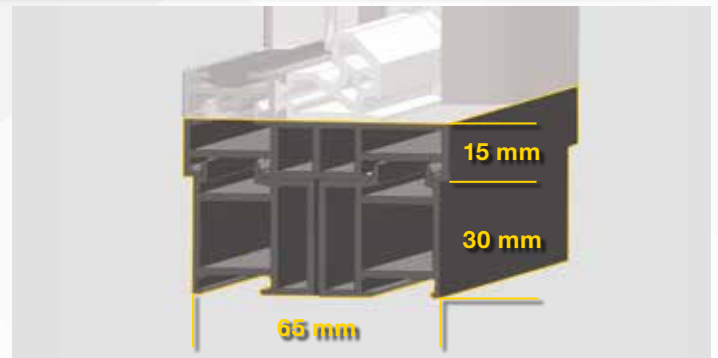

✓ Dimensions

Threshold height is 12 mm on the inside and 22.5 mm on the outside.

✓ Add-on profiles

Add on bottom profiles. 15 mm and 30 mm height. Can be combined in series..
15mm+30mm+30mm.....

✓ Key cylinders (safety classes A,B,C)