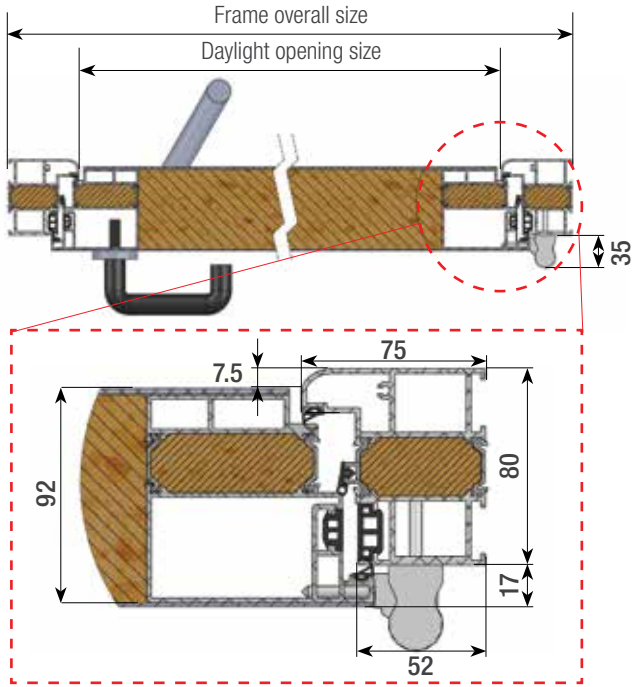

RD80/100 Specifications

EXTENDED FRAME

RD80

RD100

FLAT FRAME

RD80

RD100

RD80/100 Specifications

Vertical cross-cut view

EXTENDED FRAME

RD80

RD100

FLAT FRAME

RD80

RD100

RD80/100 Specifications

FIXING

There are 6 fixing points on each side of the door frame and one on the top. All fixing points are beyond gasket.

Doors with side elements are supplied in one piece - door-set and window frames.

Glazing panels are packed separately and requires fitting after door is installed.