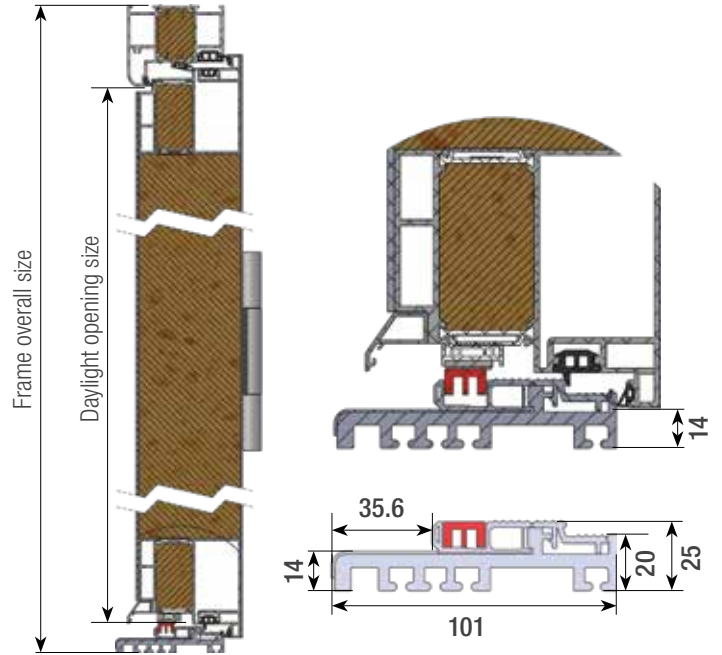

RD80/100 Specifications

EXTENDED FRAME

RD80

RD100

FLAT FRAME

RD80

RD100

RD80/100 Specifications

Vertical cross-cut view

EXTENDED FRAME

RD80

RD100

FLAT FRAME

RD80

RD100

RD80/100 Specifications

FIXING

There are 6 fixing points on each side of the door frame and one on the top. All fixing points are beyond gasket.

Doors with side elements are supplied in one piece - door-set and window frames.

Glazing panels are packed separately and requires fitting after door is installed.