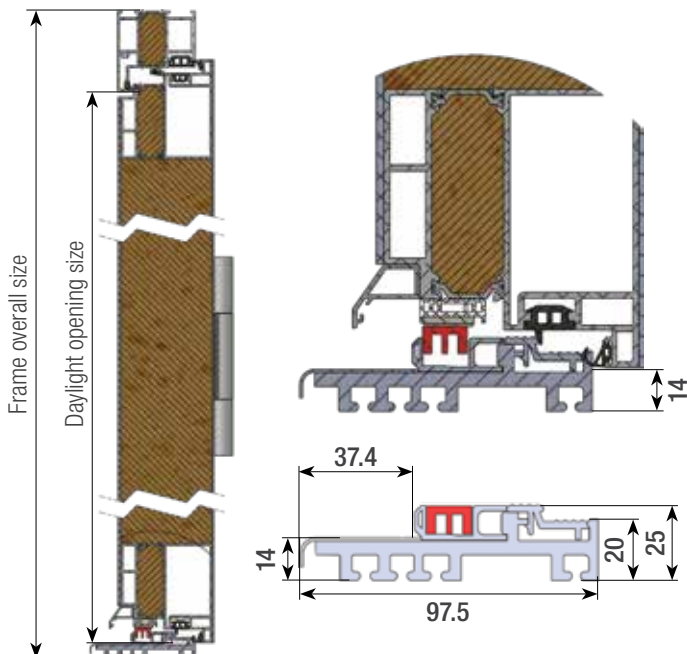

Vertical cross-cut view

EXTENDED FRAME

RD80

RD100

FLAT FRAME

RD80

RD100

RD80/100 Specifications

FIXING

There are 6 fixing points on each side of the door frame and one on the top. All fixing points are beyond gasket.

Doors with side elements are supplied in one piece - door-set and window frames.

Glazing panels are packed separately and requires fitting after door is installed.