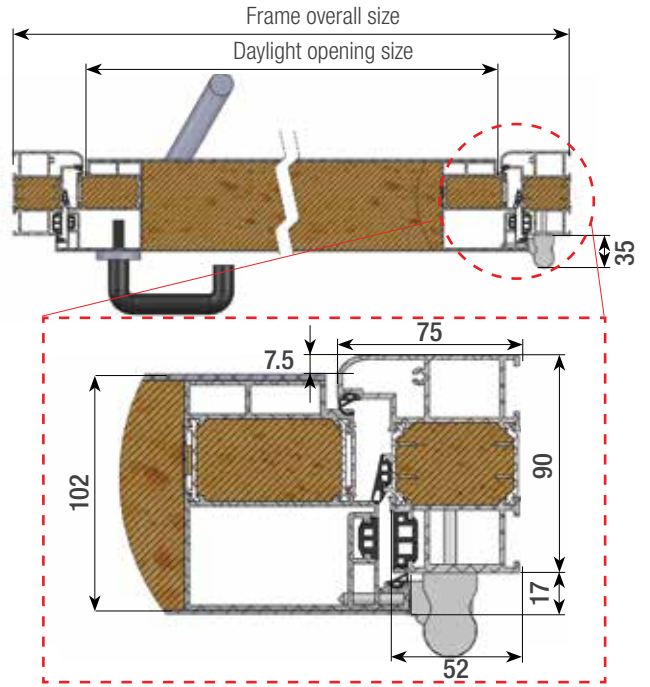

RD80/100 Specifications

EXTENDED FRAME

RD80

RD100

FLAT FRAME

RD80

RD100

RD80/100 Specifications

Vertical cross-cut view

EXTENDED FRAME

RD80

RD100

FLAT FRAME

RD80

RD100

RD80/100 Specifications

FIXING

There are 6 fixing points on each side of the door frame and one on the top. All fixing points are beyond gasket.

Doors with side elements are supplied in one piece - door-set and window frames.

Glazing panels are packed separately and requires fitting after door is installed.