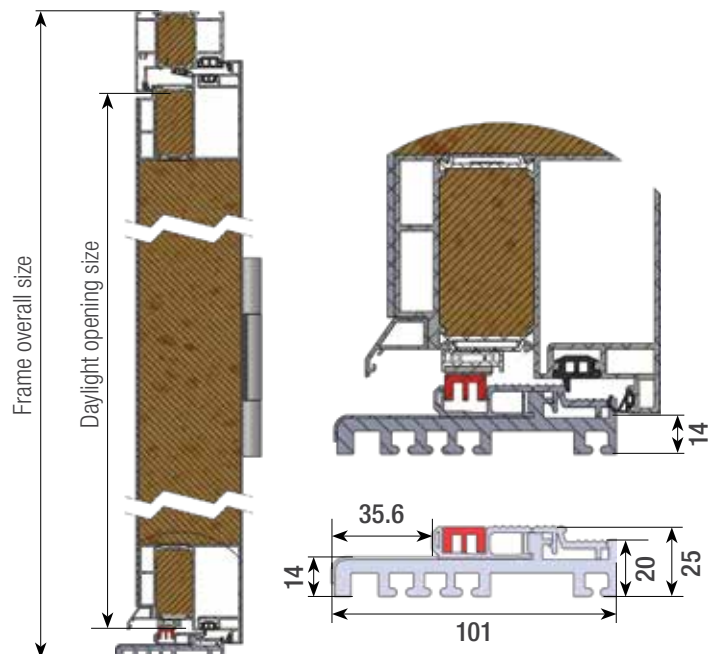

Vertical cross-cut view

EXTENDED FRAME

RD80

RD100

FLAT FRAME

RD80

RD100

RD80/100 Specifications

FIXING

There are 6 fixing points on each side of the door frame and one on the top. All fixing points are beyond gasket.

Doors with side elements are supplied in one piece - door-set and window frames.

Glazing panels are packed separately and requires fitting after door is installed.