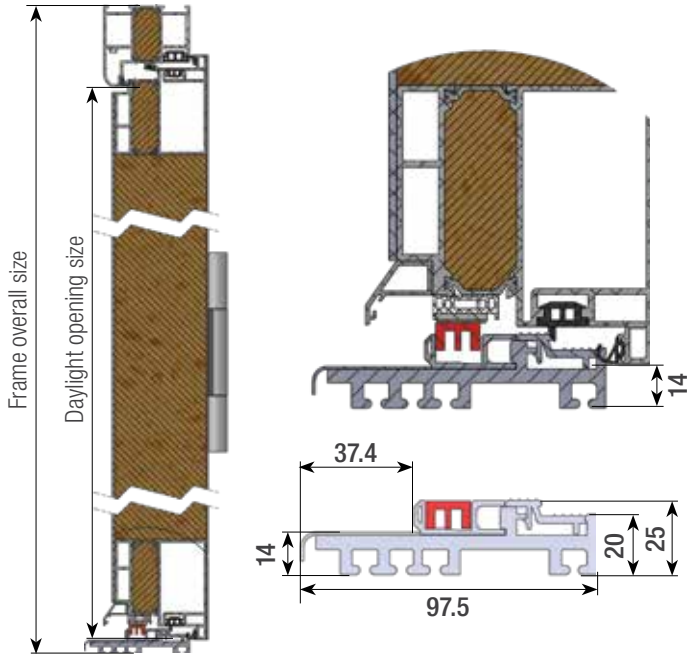

RD80/100 Specifications

EXTENDED FRAME

RD80

RD100

FLAT FRAME

RD80

RD100

RD80/100 Specifications

Vertical cross-cut view

EXTENDED FRAME

RD80

RD100

FLAT FRAME

RD80

RD100

RD80/100 Specifications

FIXING

There are 6 fixing points on each side of the door frame and one on the top. All fixing points are beyond gasket.

Doors with side elements are supplied in one piece - door-set and window frames.

Glazing panels are packed separately and requires fitting after door is installed.