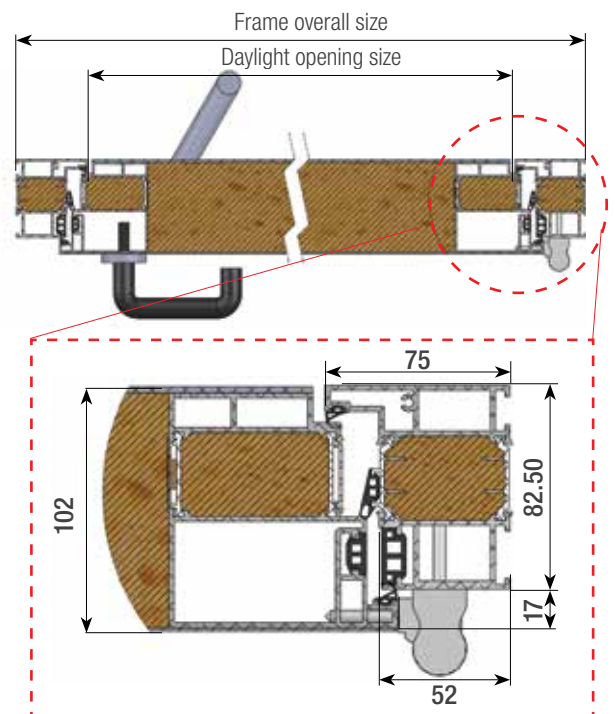

RD80/100 Specifications

EXTENDED FRAME

RD80

RD100

FLAT FRAME

RD80

RD100

RD80/100 Specifications

Vertical cross-cut view

EXTENDED FRAME

RD80

RD100

FLAT FRAME

RD80

RD100

RD80/100 Specifications

FIXING

There are 6 fixing points on each side of the door frame and one on the top. All fixing points are beyond gasket.

Doors with side elements are supplied in one piece - door-set and window frames.

Glazing panels are packed separately and requires fitting after door is installed.