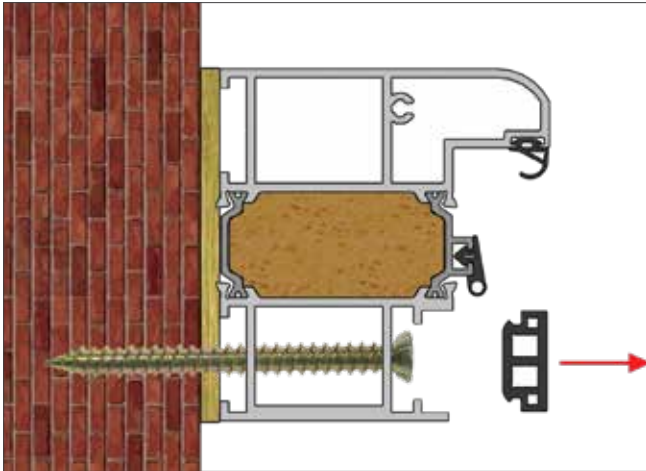

Vertical cross-cut view

EXTENDED FRAME

RD80

RD100

FLAT FRAME

RD80

RD100

RD80/100 Specifications

FIXING

There are 6 fixing points on each side of the door frame and one on the top. All fixing points are beyond gasket.

Doors with side elements are supplied in one piece - door-set and window frames.

Glazing panels are packed separately and requires fitting after door is installed.