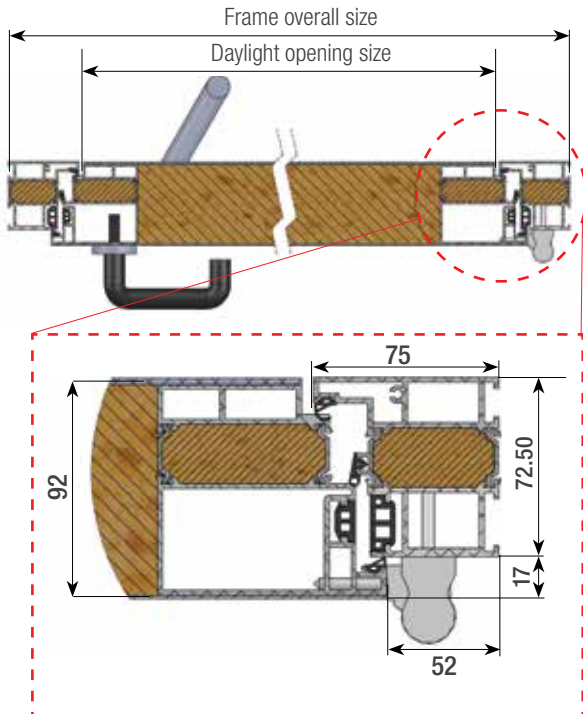

RD80/100 Specifications

EXTENDED FRAME

RD80

RD100

FLAT FRAME

RD80

RD100

RD80/100 Specifications

Vertical cross-cut view

EXTENDED FRAME

RD80

RD100

FLAT FRAME

RD80

RD100

RD80/100 Specifications

FIXING

There are 6 fixing points on each side of the door frame and one on the top. All fixing points are beyond gasket.

Doors with side elements are supplied in one piece - door-set and window frames.

Glazing panels are packed separately and requires fitting after door is installed.