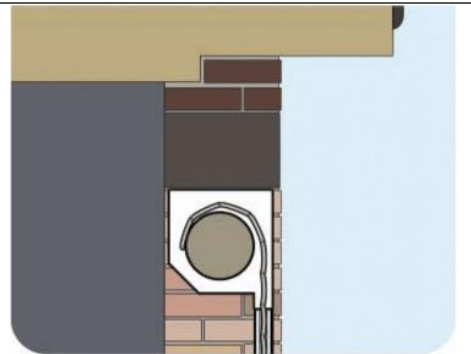

REVEAL FIX

- Installed within the opening itself.
- Must be fitted with special steel reinforcing feet.
- Maximises internal space in the garage whilst not obscuring the exterior of the garage.
- Requires good reveal headroom.
- Reduces with drive through width of the door by the width of the guide rails.