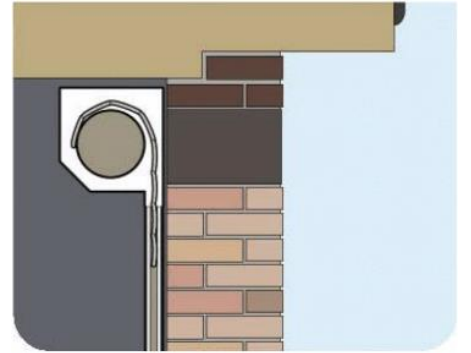

### FACE FIX - INTERNAL

- Installed inside the opening.
- The inside edge of the guide rails line up with the brick opening.
- Ideal where headroom inside the garage isn't seriously restricted.
- Internal reveal fixing may be used to great effect in arched openings.