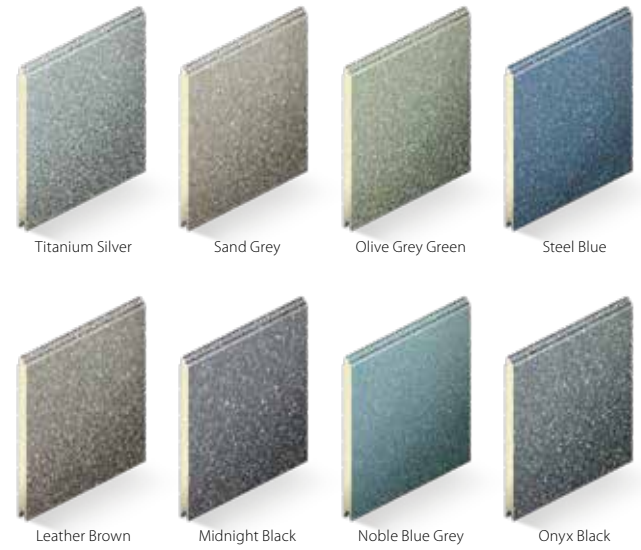

# SeceuroGlide | Sectional Colours

This is where you can truly create your ideal garage door. Available in any RAL colour or BS colour, SeceuroGlide Sectionals provide the opportunity to match your door to your windows, front door or even your car! Here are some of our most popular finishes, including our metallic colours.

## Standard Colours

## Free of Charge Colours

## Metallic Colours

Foiled Woodgrain  
Only available in Centre Rib.

*"I never realised there would be this much choice – I'm really impressed with how bespoke my door truly is."*