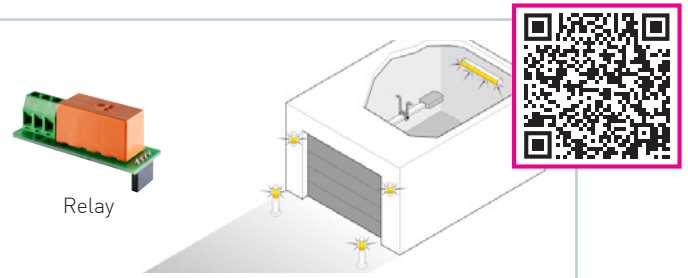

AMBIENCE PACK 2

A relay allows control of other garage or garden security lighting for greater flexibility. Not only acting as deterrent in and around your garage, the relay also allows lighting activation when you open your garage door.