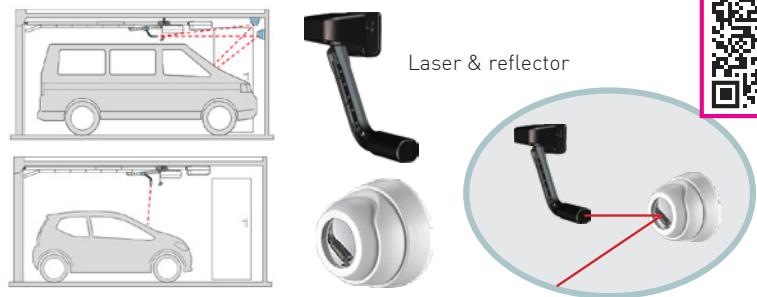

Safety Packs

Add an extra layer of safety with our non-contact photoeyes for obstruction detection.

SMART SOLUTIONS

KEY

AVAILABLE FOR:
 DRIVE / DRIVE PRO 500 ○
 DRIVE / DRIVE PRO 600 ●

CarTeck DRIVE^G

PARKING PACKS

PARKING PACK 1 ●

The laser sensor and reflector provide a visual assistance to help guide you to the perfect point for precise parking within your garage. No more near misses or guesstimates and no need for a parking assist system within your vehicle.