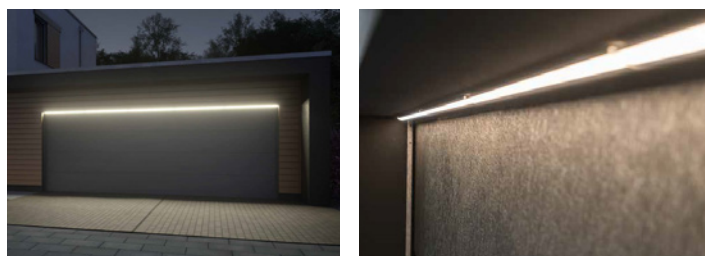

AMBIENCE PACK 4

Add light bars to the outside of your garage to make a real design statement whilst increasing accessibility and safety at night. The light bar has a stand-alone power supply and motion detector. The light is 1500 lumen per metre and has neutral white 4000K light.