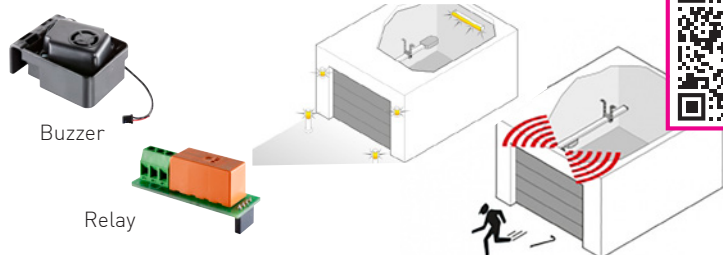

PARKING PACK 2 ●

It automatically senses high humidity and opens your garage door a short distance to allow air to circulate, reducing moisture levels typical after parking a wet car in your garage. Reducing humidity lessens the likelihood of mould and mildew forming in your garage.

Humidity sensor

SECURITY PACKS

SECURITY PACK 1 ●

A magnetic motor lock that mechanically locks the motor in any position (even with ventilation function) up to an attack force of 300 kg, increasing the existing security. The alarm buzzer recognises a break-in attempt and outputs a loud signal tone. The warning buzzer outputs an acoustic signal as the door closes.

SECURITY PACK 2 ○

A relay that allows control of other garage or garden / security lighting. The alarm buzzer recognises a break-in attempt and outputs a loud signal tone. The warning buzzer outputs an acoustic signal as the door closes.

Scan the QR codes to watch the videos!

PLACING YOU IN CONTROL...

AMBIENCE PACKS

AMBIENCE PACK 1

Need more light? Extra lighting strips for the control units can be combined with the motion sensor to switch on automatically as you enter. No more crashing about in the dark!