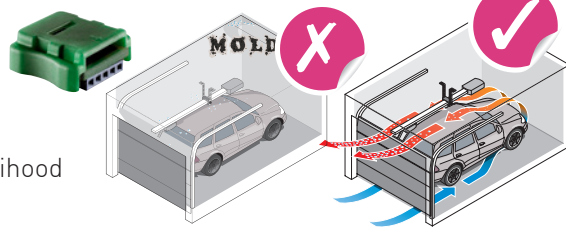

Safety Packs

Add an extra layer of safety with our non-contact photoeyes for obstruction detection.

SMART SOLUTIONS

KEY

AVAILABLE FOR:
 DRIVE / DRIVE PRO 500 ○
 DRIVE / DRIVE PRO 600 ●

CarTeck DRIVE^G

PARKING PACKS

PARKING PACK 1 ●

The laser sensor and reflector provide a visual assistance to help guide you to the perfect point for precise parking within your garage. No more near misses or guesstimates and no need for a parking assist system within your vehicle.

PARKING PACK 2 ●

It automatically senses high humidity and opens your garage door a short distance to allow air to circulate, reducing moisture levels typical after parking a wet car in your garage. Reducing humidity lessens the likelihood of mould and mildew forming in your garage.

Humidity sensor

SECURITY PACKS

SECURITY PACK 1 ●

A magnetic motor lock that mechanically locks the motor in any position (even with ventilation function) up to an attack force of 300 kg, increasing the existing security. The alarm buzzer recognises a break-in attempt and outputs a loud signal tone. The warning buzzer outputs an acoustic signal as the door closes.