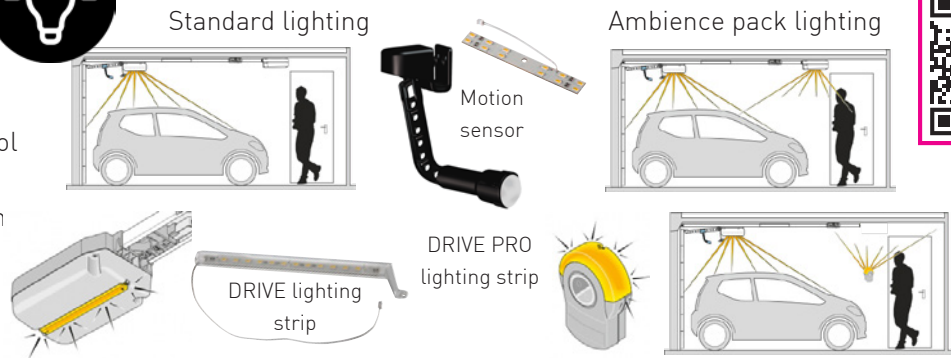

Scan the QR codes to watch the videos!

PLACING YOU IN CONTROL...

AMBIENCE PACKS

AMBIENCE PACK 1

Need more light? Extra lighting strips for the control units can be combined with the motion sensor to switch on automatically as you enter. No more crashing about in the dark!

AMBIENCE PACK 2

A relay allows control of other garage or garden security lighting for greater flexibility. Not only acting as deterrent in and around your garage, the relay also allows lighting activation when you open your garage door.

AMBIENCE PACK 3

These clever LED strips are easily positioned on the underside of the door tracks with magnetic tape. They flood the garage with 6000 lumens of light (equivalent to around 400 watts of incandescent light!) Four linked LED strips are activated by the kits' motion sensor or infra red remote control.