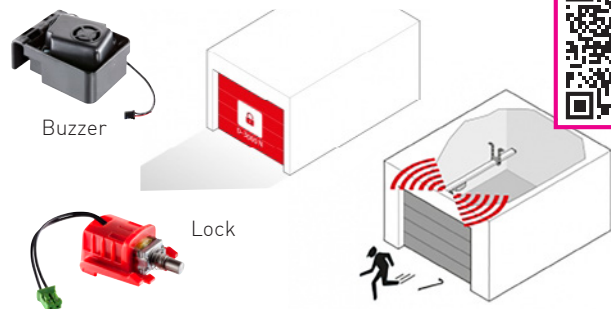

PARKING PACK 2 ●

It automatically senses high humidity and opens your garage door a short distance to allow air to circulate, reducing moisture levels typical after parking a wet car in your garage. Reducing humidity lessens the likelihood of mould and mildew forming in your garage.

Humidity sensor

SECURITY PACKS

SECURITY PACK 1 ●

A magnetic motor lock that mechanically locks the motor in any position (even with ventilation function) up to an attack force of 300 kg, increasing the existing security. The alarm buzzer recognises a break-in attempt and outputs a loud signal tone. The warning buzzer outputs an acoustic signal as the door closes.

SECURITY PACK 2 ○

A relay that allows control of other garage or garden / security lighting. The alarm buzzer recognises a break-in attempt and outputs a loud signal tone. The warning buzzer outputs an acoustic signal as the door closes.

Scan the QR codes to watch the videos!

PLACING YOU IN CONTROL...

AMBIENCE PACKS

AMBIENCE PACK 1

Need more light? Extra lighting strips for the control units can be combined with the motion sensor to switch on automatically as you enter. No more crashing about in the dark!