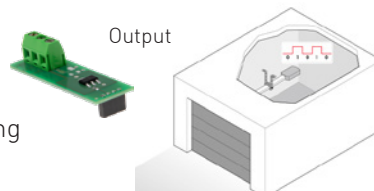

SMART PACKS

SMART PACK

Include your garage door in your smart home world. Check the position of your garage door using your smart home system keeping everything in one place for the ultimate convenience.

Output

SOMWEB SMART PHONE CONTROL

The SOMweb system enables you to control up to 10 garage doors via a smartphone app or web browser. You can even receive real-time notifications of your doors movements via the app or e-mail.

SOMweb is the secure Smart Home solution where your data stays in the garage. Your data is kept safe, as it is not saved on external servers, so quite literally remains at home. For the door to be operated remotely, safety photocells are supplied with the Somweb system.