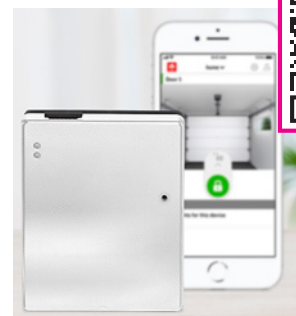

Scan the QR codes to watch the videos!

THE ULTIMATE CONVENIENCE...

TRANSMITTERS

Adding additional transmitters is simple - choose Pearl Twin or Pearl transmitters or the bidirectional capability of the Pearl Vibe, below.

THE PEARL VIBE

The Pearl Vibe transmitter option vibrates in your hand confirming that the control unit has received your command. It can also confirm if your door is open or closed using bidirectional communication between the opener and transmitter.

POWER PACKS

POWER PACK

In the case of an emergency, integrated with the control unit, the Battery Pack will supply power during power outages allowing you to open and close your garage door for up to 5 cycles.

SMART PACKS

SMART PACK

Include your garage door in your smart home world. Check the position of your garage door using your smart home system keeping everything in one place for the ultimate convenience.

SOMWEB SMART PHONE CONTROL

The SOMweb system enables you to control up to 10 garage doors via a smartphone app or web browser. You can even receive real-time notifications of your doors movements via the app or e-mail.

SOMweb is the secure Smart Home solution where your data stays in the garage. Your data is kept safe, as it is not saved on external servers, so quite literally remains at home. For the door to be operated remotely, safety photocells are supplied with the Somweb system.